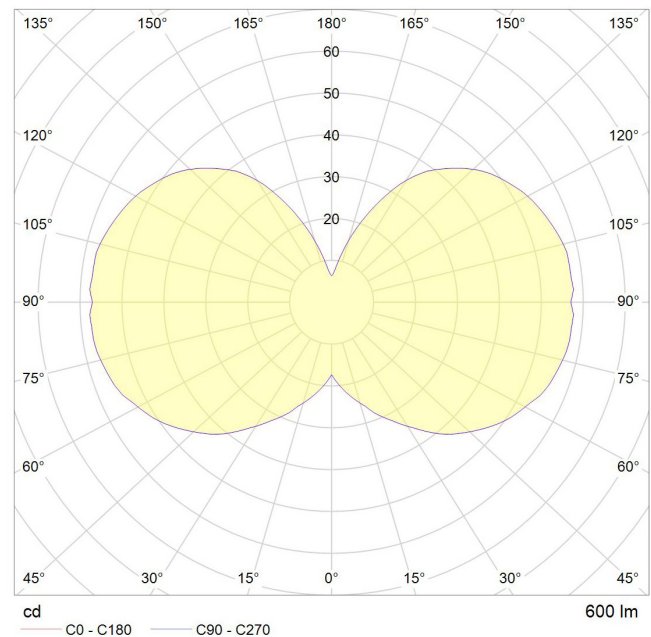

POLAR DIAGRAM

DIMMING

Dimmable: Yes
Dimming type: Trailing edge
Recommended US Dimmer: Lutron - Diva DVELV-300P-XX
(X denotes faceplate color)

A full list of compatible dimmers is available on request.

OUTER CARTON

Pc/ Ctn: 50
Gross weight: 13.45lbs
Length: 18.1in
Width: 18.1in
Height: 11.8in

IES/LDT FILE

Available upon request.

EAN US: 5060400150267