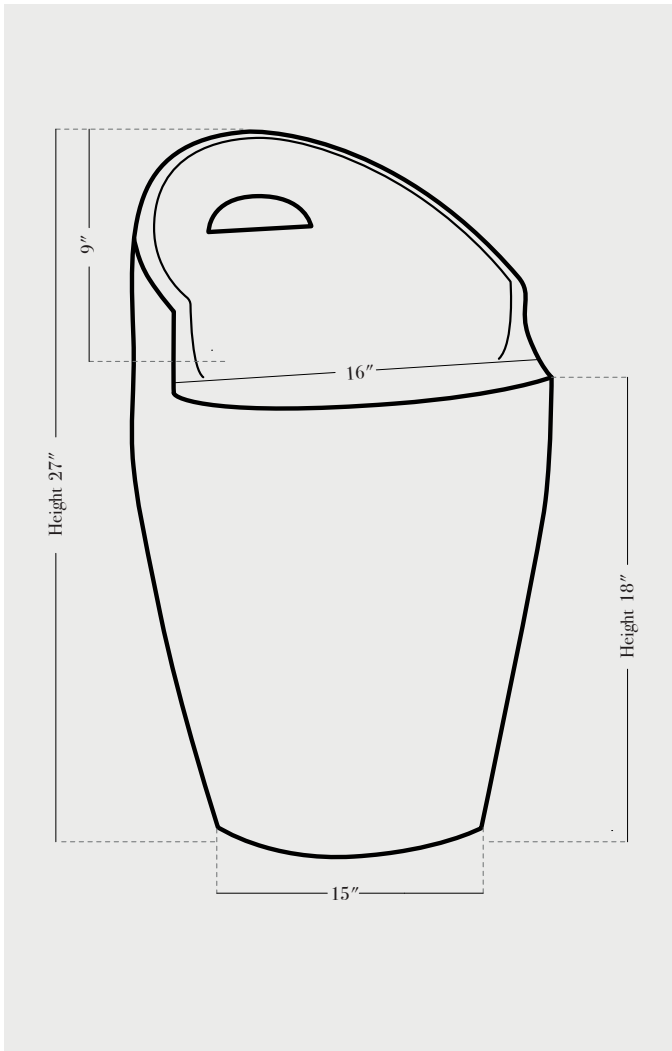

Basket chair 18 inches

PRODUCT SPECIFICATIONS

BASE FINISHES

stone, anthracite, lapis, terrasig

BASE DETAILS

glazed ceramic, 50 - 60 lbs. depending on size

PRODUCTION LEAD TIME

12-14 weeks

NOTES

This item is handmade, and may exhibit variability within the same piece. We do our best to maintain a consistent product, but honor the handmade craftsmanship. Dimensions may vary within an inch.
