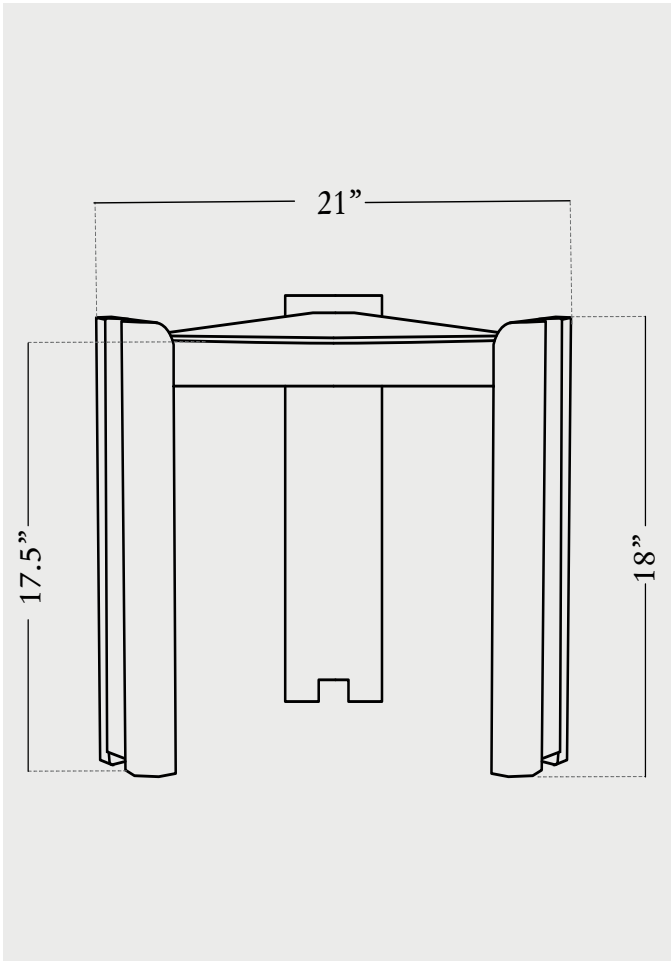

Clover Side Table

PRODUCT SPECIFICATIONS

CERAMIC DETAILS + TABLE TOP

stone, anthracite, lapis, terrasig, chestnut, ivy

WOOD FINISHES

oiled white oak or ebonized oak

PRODUCTION LEAD TIME

12-14 weeks

NOTES

1. This item is handmade, and may exhibit variability within the same piece. We do our best to maintain a consistent product, but honor the handmade craftsmanship. Dimensions may vary within an inch.