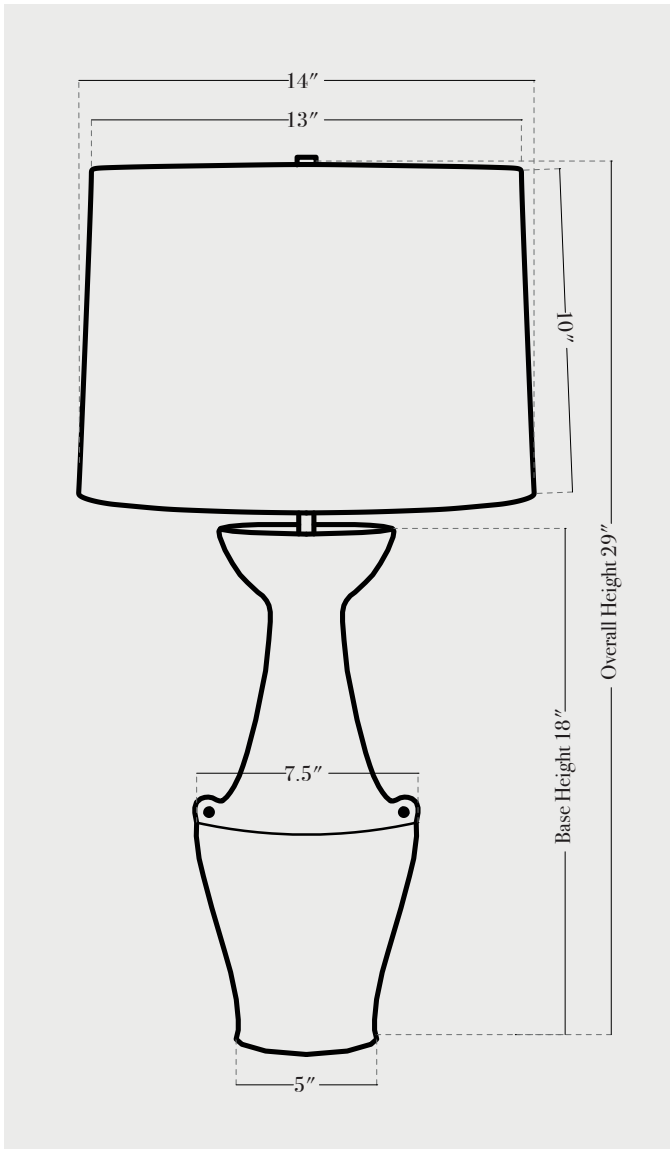

# Maxima 29 inches

### BASE DETAILS

glazed ceramic, 15 - 20 lbs. depending on size