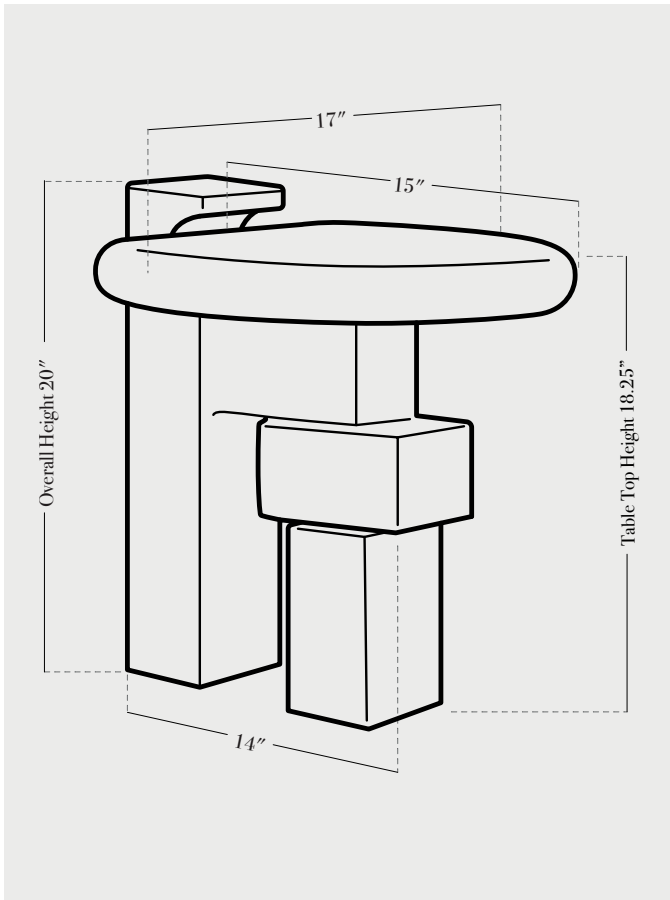

James side table

PRODUCT SPECIFICATIONS

WOOD FINISH OPTIONS

white oak or ebonized oak

GLAZE FINISH OPTIONS

stone, anthracite, lapis, terrasig, chestnut, ivy

BASE DETAILS

glazed ceramic base, 15-20lbs, solid oak table top, 10lbs

PRODUCTION LEAD TIME

12-14 weeks

NOTES

This item is handmade, and may exhibit variability within the same piece. We do our best to maintain a consistent product, but honor the handmade craftsmanship. Dimensions may vary within an inch.
