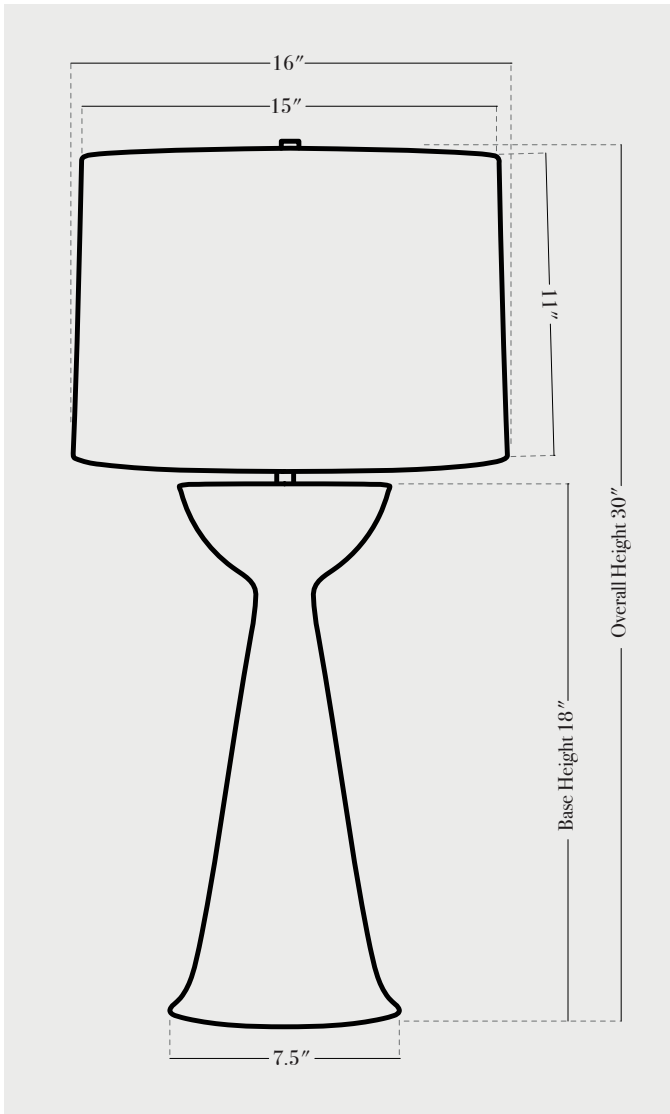

2. UL Certification available upon request.

Seneca 24 inches

PRODUCT SPECIFICATIONS

BASE FINISHES

stone, anthracite, lapis, terracotta, chestnut, ivy

BASE DETAILS

glazed ceramic, 15 - 20 lbs. depending on size

PRODUCTION LEAD TIME

8-10 weeks single

10-12 weeks multiple

NOTES

1. This item is handmade, and may exhibit variability within the same piece. We do our best to maintain a consistent product, but honor the handmade craftsmanship. Dimensions may vary within an inch.

2. UL Certification available upon request.

Seneca 30 inches

PRODUCT SPECIFICATIONS

BASE FINISHES

stone, anthracite, lapis, terrasig, chestnut, ivy

BASE DETAILS

glazed ceramic, 15 - 20 lbs. depending on size