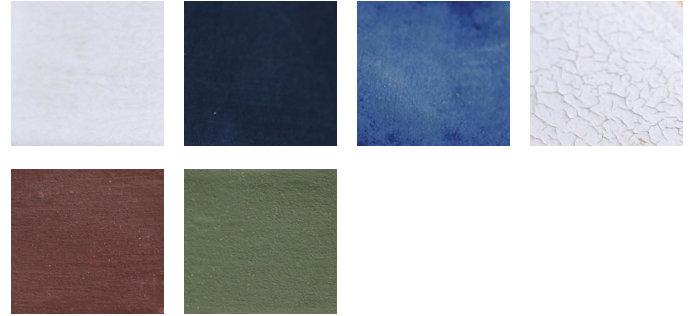

2. UL Certification available upon request.

Seneca 30 inches

PRODUCT SPECIFICATIONS

BASE FINISHES

stone, anthracite, lapis, terrasig, chestnut, ivy

BASE DETAILS

glazed ceramic, 15 - 20 lbs. depending on size