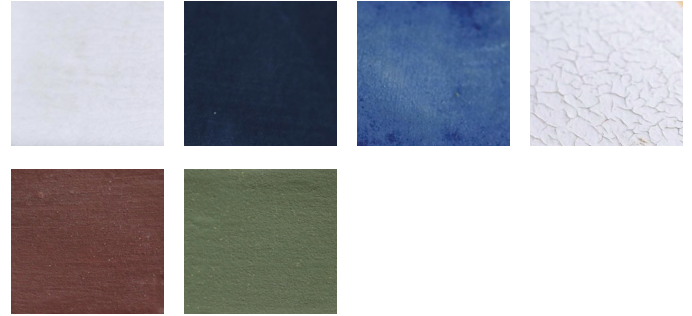

2. UL Certification available upon request.

Seneca 24 inches

PRODUCT SPECIFICATIONS

BASE FINISHES

stone, anthracite, lapis, terracotta, chestnut, ivy

BASE DETAILS

glazed ceramic, 15 - 20 lbs. depending on size