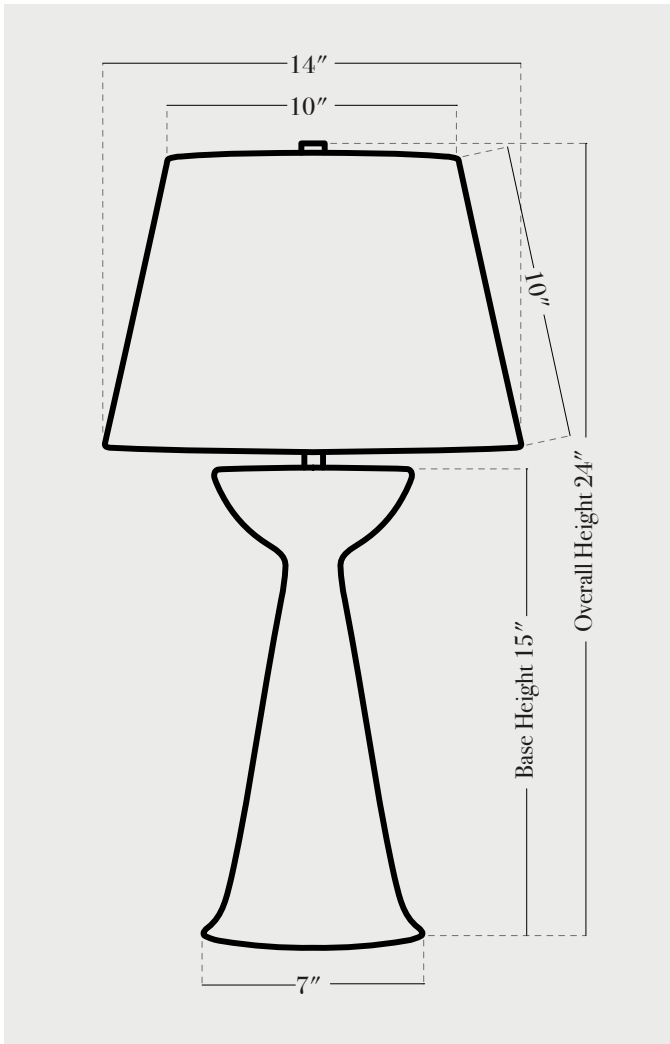

Seneca 21 inches

PRODUCT SPECIFICATIONS

BASE FINISHES

stone, anthracite, lapis, terrasig, chestnut, ivy

BASE DETAILS

glazed ceramic, 15 - 20 lbs. depending on size

SHADE DETAILS

off-white or black linen

2. UL Certification available upon request.

Seneca 24 inches

PRODUCT SPECIFICATIONS

BASE FINISHES

stone, anthracite, lapis, terracotta, chestnut, ivy

BASE DETAILS

glazed ceramic, 15 - 20 lbs. depending on size