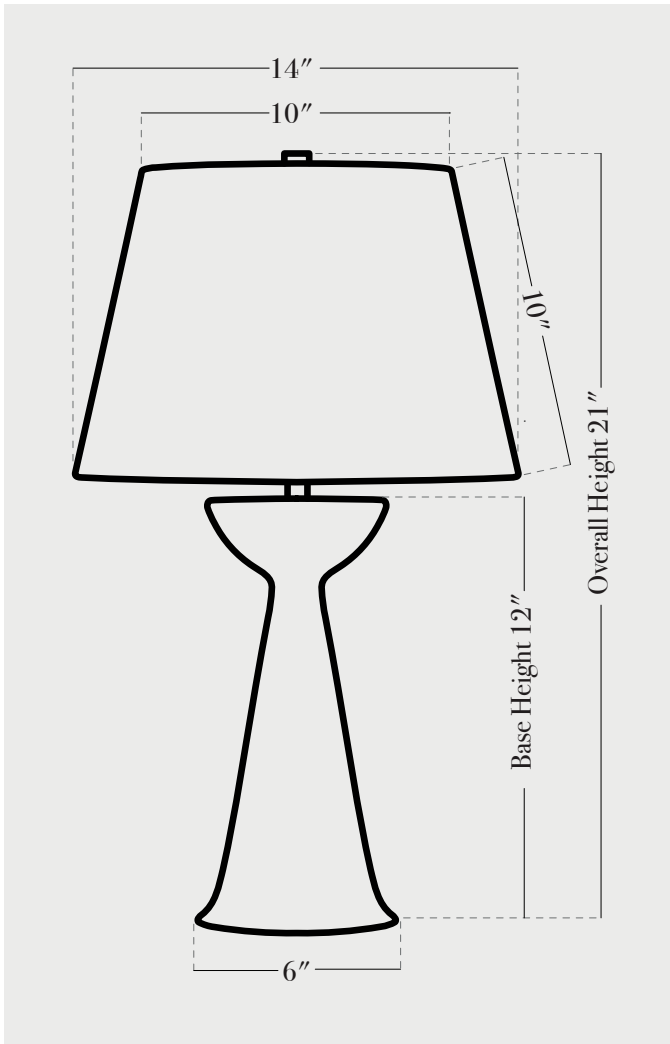

Seneca 21 inches

PRODUCT SPECIFICATIONS

BASE FINISHES

stone, anthracite, lapis, terrasig, chestnut, ivy

BASE DETAILS

glazed ceramic, 15 - 20 lbs. depending on size

SHADE DETAILS

off-white or black linen

METAL DETAILING

unfinished brass

SWITCH TYPE

socket dial (switch on socket)

RECOMMENDED WATTAGE

60 watts incandescent or LED equivalent

PRODUCTION LEAD TIME

8-10 weeks single

2. UL Certification available upon request.

Seneca 24 inches

PRODUCT SPECIFICATIONS

BASE FINISHES

stone, anthracite, lapis, terracotta, chestnut, ivy

BASE DETAILS

glazed ceramic, 15 - 20 lbs. depending on size