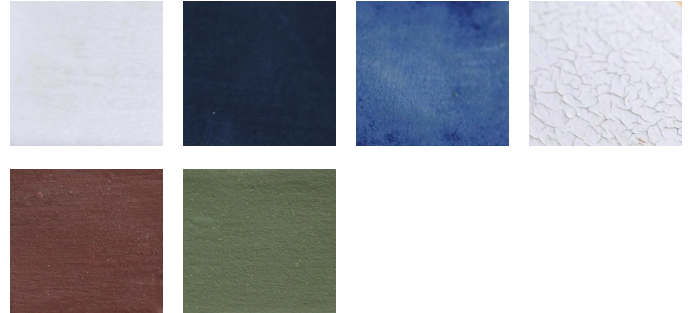

Seneca 21 inches

PRODUCT SPECIFICATIONS

BASE FINISHES

stone, anthracite, lapis, terrasig, chestnut, ivy

BASE DETAILS

glazed ceramic, 15 - 20 lbs. depending on size

SHADE DETAILS

off-white or black linen