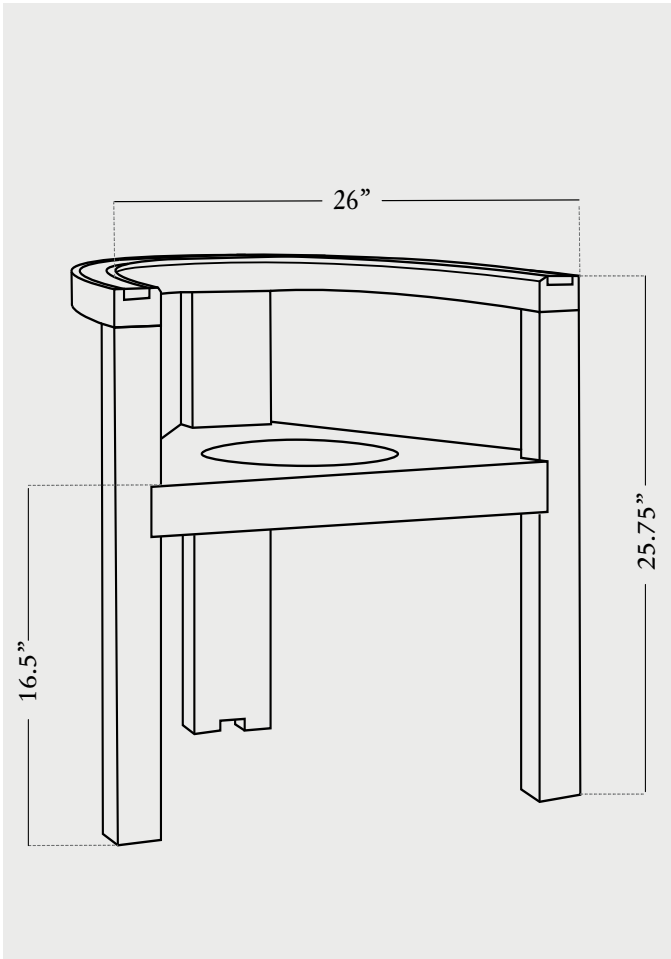

Brion Chair

PRODUCT SPECIFICATIONS

CERAMIC DETAILS

stone, anthracite, lapis, terrasig, chestnut, ivy

WOOD FINISHES

oiled white oak or ebonized oak

PRODUCTION LEAD TIME

12-14 weeks

NOTES

1. This item is handmade, and may exhibit variability within the same piece. We do our best to maintain a consistent product, but honor the handmade craftsmanship. Dimensions may vary within an inch.