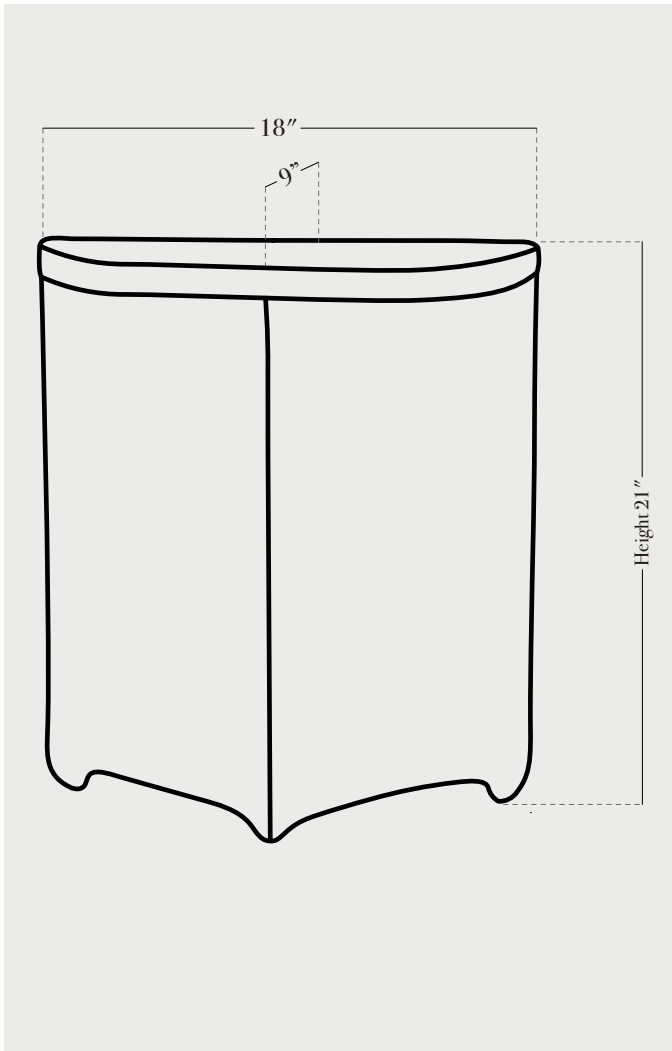

# Demilune side table 21 inches

---

### BASE DETAILS

glazed ceramic, 50 - 60 lbs. depending on size

---

### PRODUCTION LEAD TIME

12-14 weeks

---