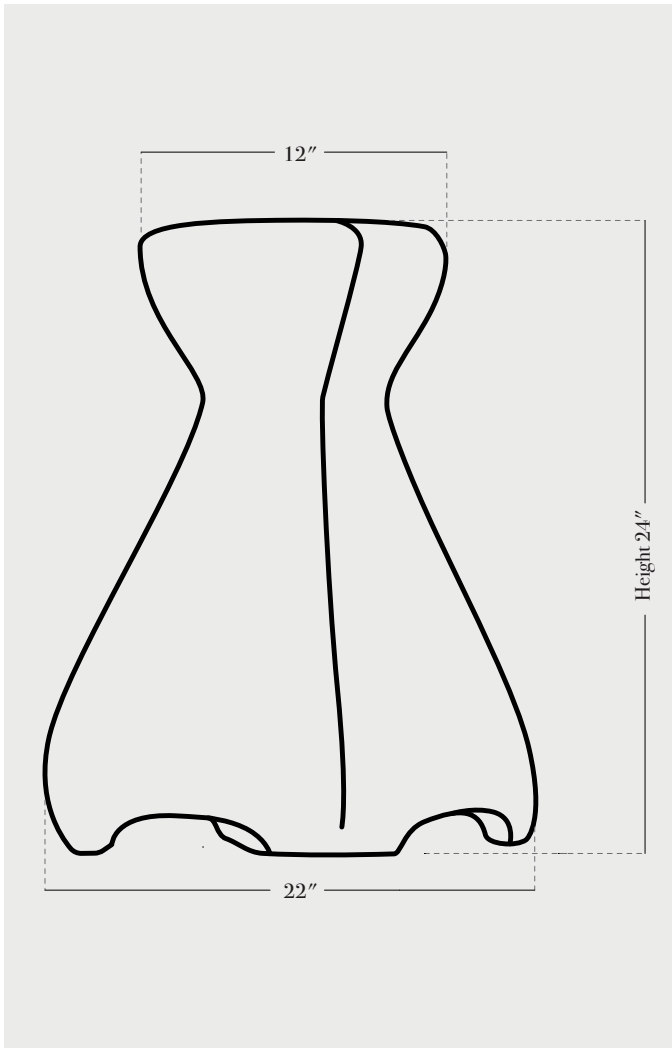

Organic form table 24 inches

PRODUCT SPECIFICATIONS

BASE FINISHES

stone, anthracite, lapis, terrasig, chestnut, ivy

BASE DETAILS

glazed ceramic, 50 - 60 lbs. depending on size

PRODUCTION LEAD TIME

12-14 weeks

NOTES

This item is handmade, and may exhibit variability within the same piece. We do our best to maintain a consistent product, but honor the handmade craftsmanship. Dimensions may vary within an inch.
