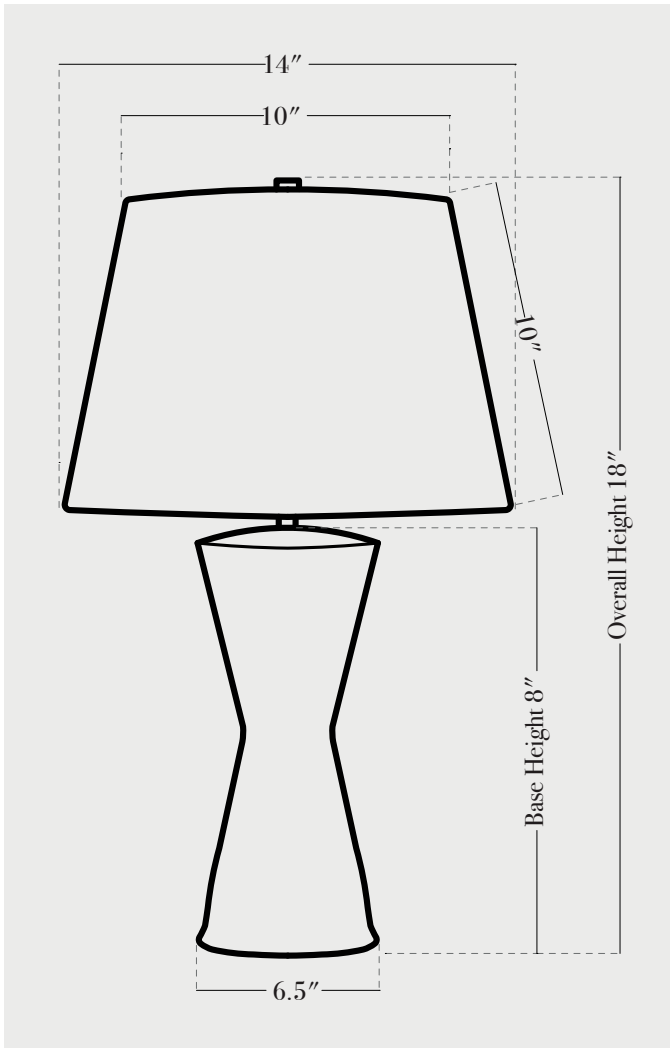

Albia 18 inches

PRODUCT SPECIFICATIONS

BASE FINISHES

stone, anthracite, lapis, terrasig, chestnut, ivy

BASE DETAILS

glazed ceramic, 15 - 20 lbs. depending on size

SHADE DETAILS

off-white or black linen

METAL DETAILING

unfinished brass

SWITCH TYPE

socket dial (switch on socket)

RECOMMENDED WATTAGE

60 watts incandescent or LED equivalent

PRODUCTION LEAD TIME

8-10 weeks single