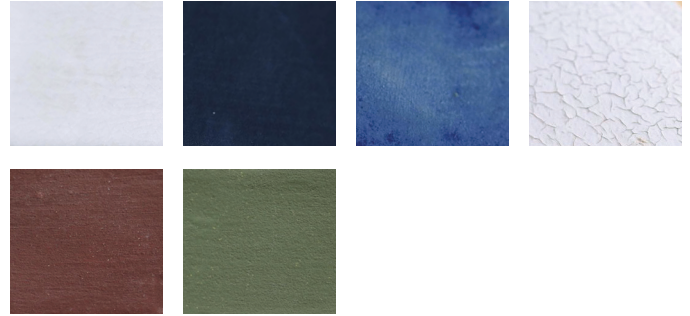

Albia 18 inches

PRODUCT SPECIFICATIONS

BASE FINISHES

stone, anthracite, lapis, terrasig, chestnut, ivy

BASE DETAILS

glazed ceramic, 15 - 20 lbs. depending on size

SHADE DETAILS

off-white or black linen