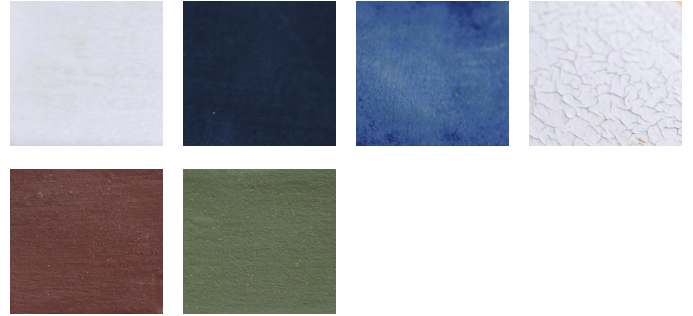

2. UL Certification available upon request.

Albia 22 inches

PRODUCT SPECIFICATIONS

BASE FINISHES

stone, anthracite, lapis, terracotta, chestnut, ivy

BASE DETAILS

glazed ceramic, 15 - 20 lbs. depending on size