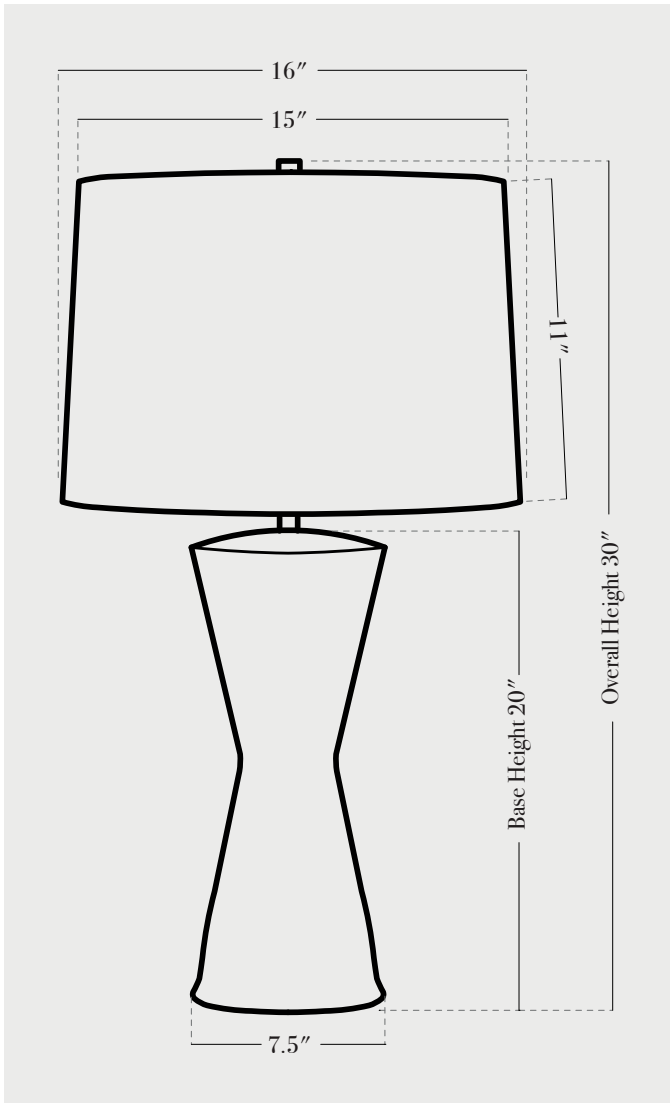

PRODUCTION LEAD TIME

8-10 weeks single

10-12 weeks multiple

NOTES

1. This item is handmade, and may exhibit variability within the same piece. We do our best to maintain a consistent product, but honor the handmade craftsmanship. Dimensions may vary within an inch.

2. UL Certification available upon request.

Albia 30 inches

PRODUCT SPECIFICATIONS

BASE FINISHES

stone, anthracite, lapis, terrasig, chestnut, ivy

BASE DETAILS

glazed ceramic, 15 - 20 lbs. depending on size