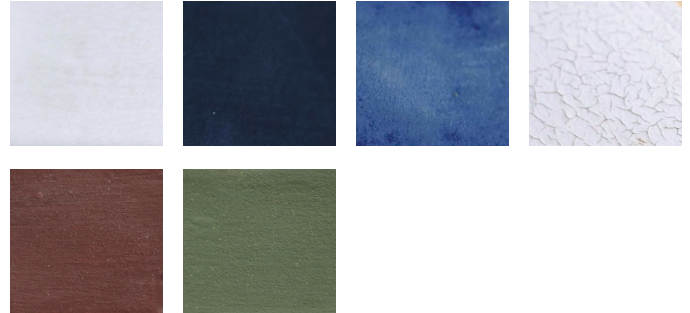

2. UL Certification available upon request.

Albia 30 inches

PRODUCT SPECIFICATIONS

BASE FINISHES

stone, anthracite, lapis, terrasig, chestnut, ivy

BASE DETAILS

glazed ceramic, 15 - 20 lbs. depending on size