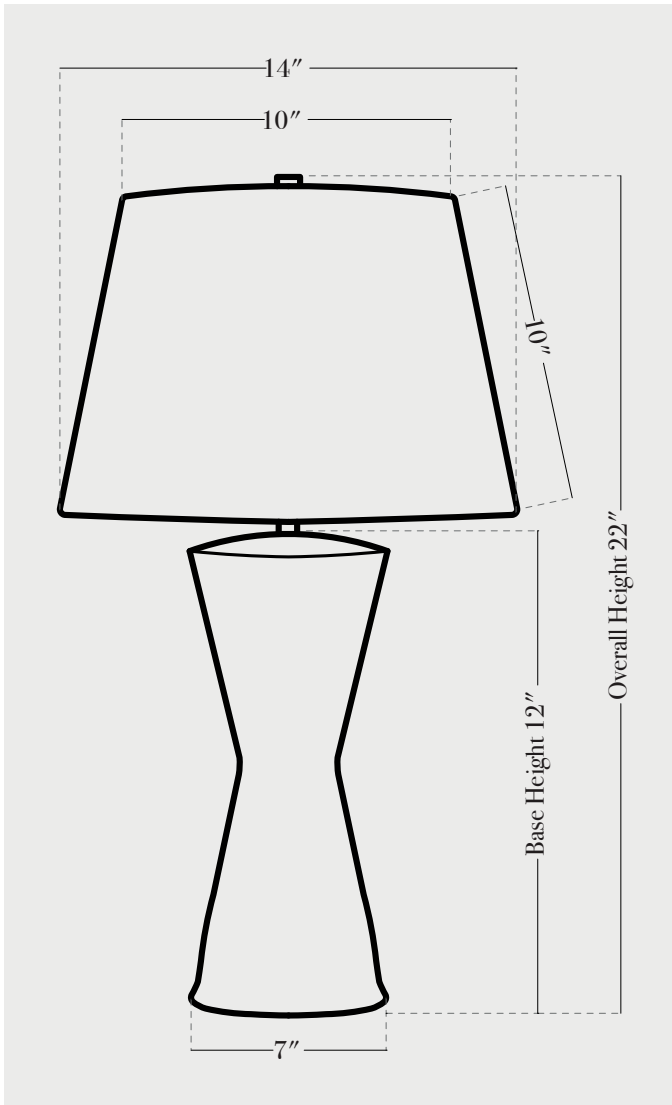

Albia 18 inches

PRODUCT SPECIFICATIONS

BASE FINISHES

stone, anthracite, lapis, terrasig, chestnut, ivy

BASE DETAILS

glazed ceramic, 15 - 20 lbs. depending on size

SHADE DETAILS

off-white or black linen

2. UL Certification available upon request.

Albia 22 inches

PRODUCT SPECIFICATIONS

BASE FINISHES

stone, anthracite, lapis, terracotta, chestnut, ivy

BASE DETAILS

glazed ceramic, 15 - 20 lbs. depending on size