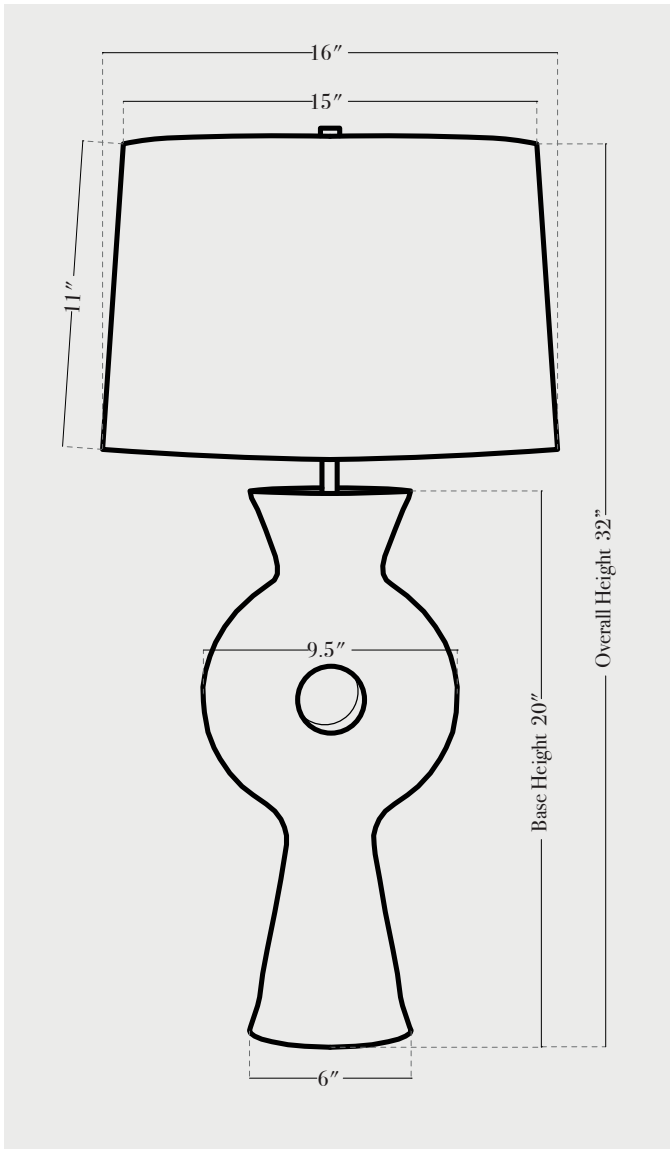

# Linus 32 inches

### BASE DETAILS

glazed ceramic, 15 - 20 lbs. depending on size