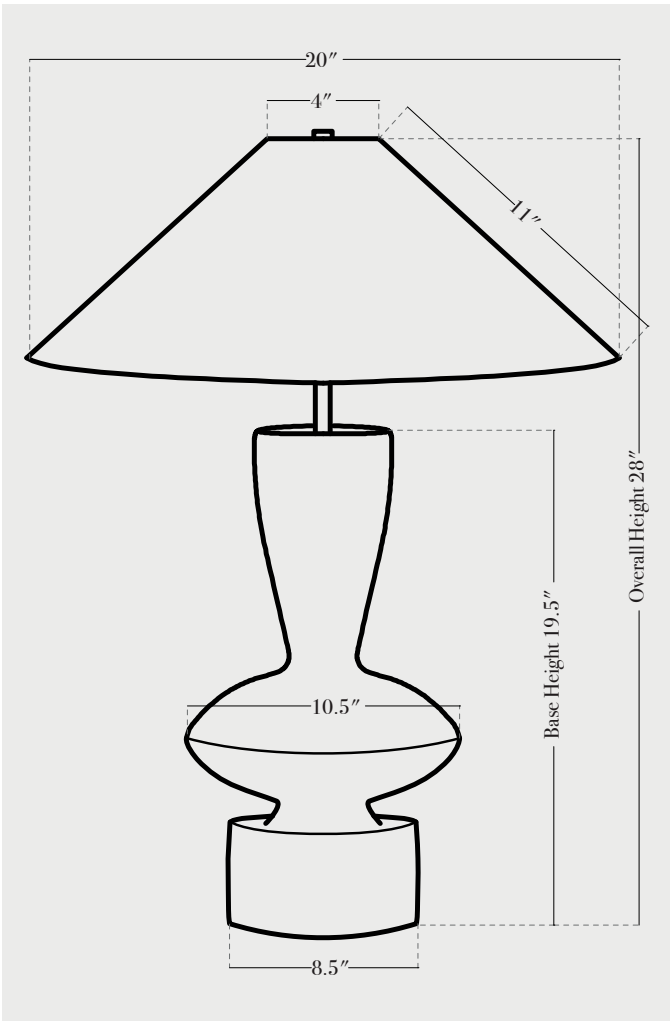

# Luna 28 inches

### BASE DETAILS

glazed ceramic, 15 - 20 lbs. depending on size