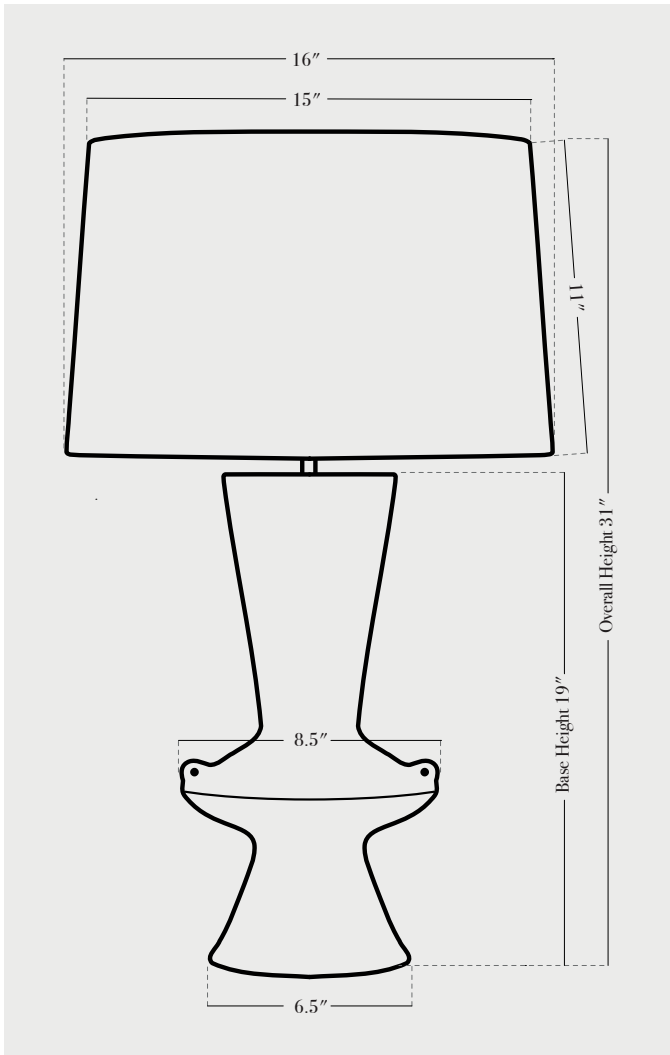

Quintus 31 inches

PRODUCT SPECIFICATIONS

BASE FINISHES

stone, anthracite, lapis, terrasig, chestnut, ivy

BASE DETAILS

glazed ceramic, 15 - 20 lbs. depending on size

SHADE DETAILS

oatmeal linen

METAL DETAILING

unfinished brass

SWITCH TYPE

socket dial (switch on socket)

RECOMMENDED WATTAGE

60 watts incandescent or LED equivalent

PRODUCTION LEAD TIME

8-10 weeks single

10-12 weeks multiple

NOTES

1. This item is handmade, and may exhibit variability within the same piece. We do our best to maintain a consistent product, but honor the handmade craftsmanship. Dimensions may vary within an inch.