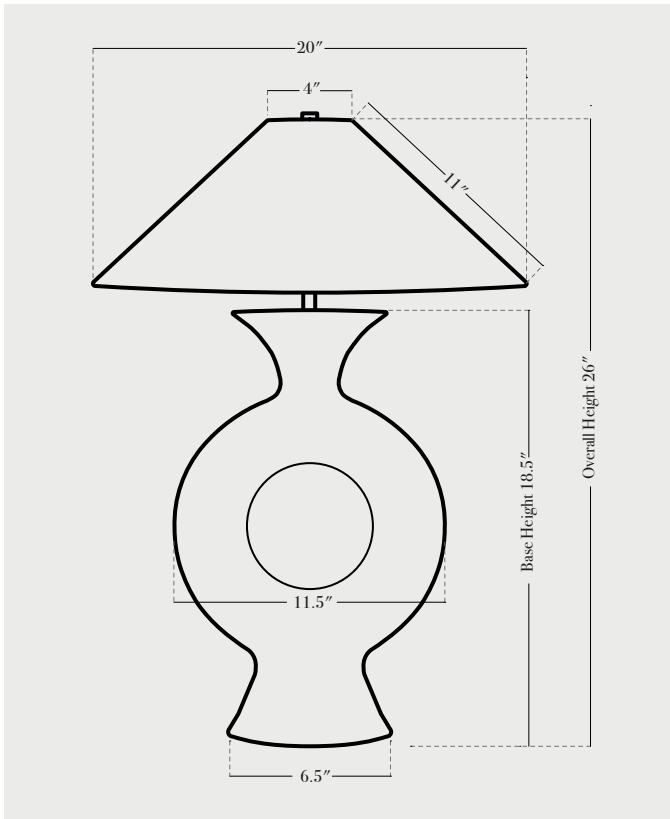

Olivia 26 inches

PRODUCT SPECIFICATIONS

BASE FINISHES

stone, anthracite, lapis, terracotta, chestnut, ivy

BASE DETAILS

glazed ceramic, 15 - 20 lbs. depending on size

SHADE DETAILS

wax paper or oatmeal linen

METAL DETAILING

unfinished brass

SWITCH TYPE

socket dial (switch on socket)

RECOMMENDED WATTAGE

60 watts incandescent or LED equivalent

PRODUCTION LEAD TIME

8-10 weeks single

10-12 weeks multiple

NOTES

1. This item is handmade, and may exhibit variability within the same piece. We do our best to maintain a consistent product, but honor the handmade craftsmanship. Dimensions may vary within an inch.