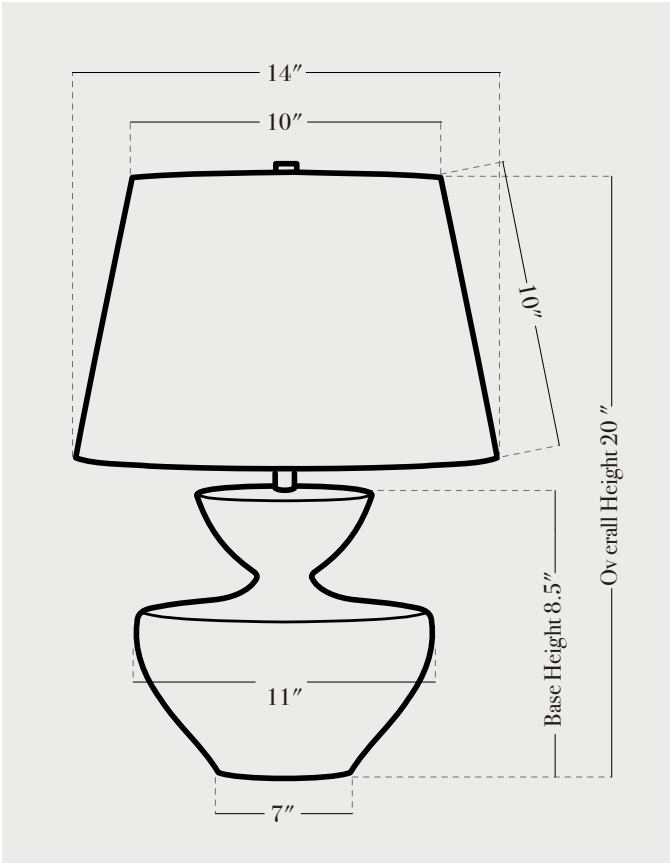

Tauria 20 inches

PRODUCT SPECIFICATIONS

BASE FINISHES

stone, anthracite, lapis, terrasig, chestnut, ivy

BASE DETAILS

glazed ceramic, 15 - 20 lbs. depending on size

SHADE DETAILS

off-white or black linen

METAL DETAILING

unfinished brass

SWITCH TYPE

socket dial (switch on socket)

RECOMMENDED WATTAGE

60 watts incandescent or LED equivalent

PRODUCTION LEAD TIME

8-10 weeks single

10-12 weeks multiple

NOTES

1. This item is handmade, and may exhibit variability within the same piece. We do our best to maintain a consistent product, but honor the handmade craftsmanship. Dimensions may vary within an inch.