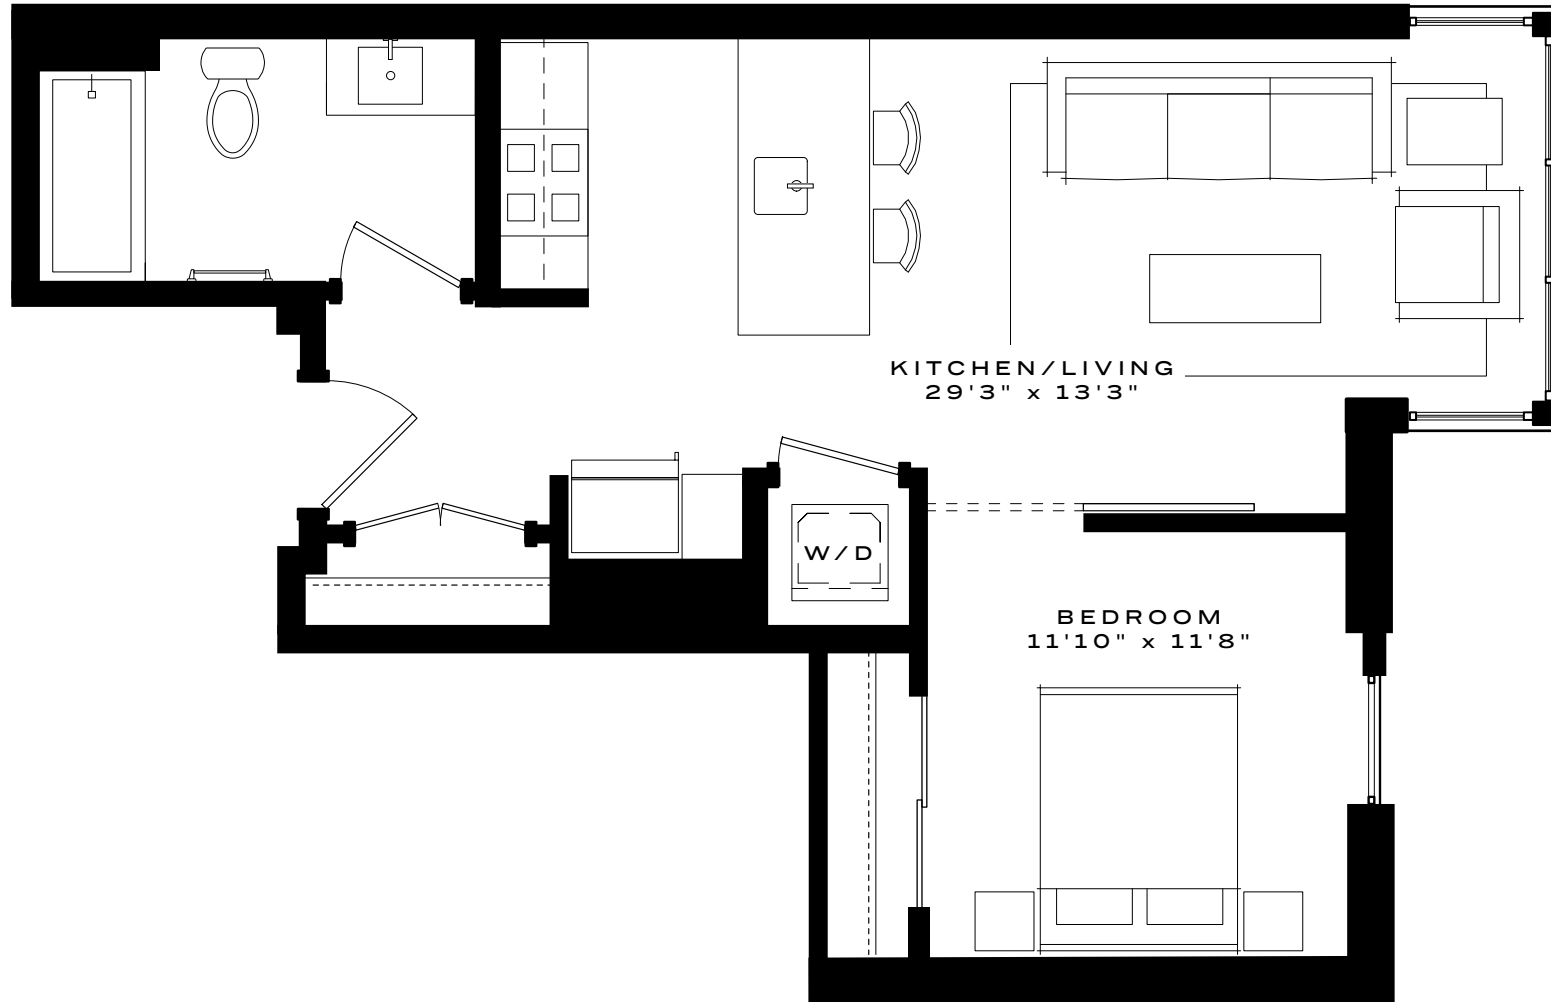

UNIT 306

1 BEDROOM

1 BATH

DISCLAIMER

Prices, terms, and features are subject to change without notice. The specifications, room dimensions, and features shown in the floor plans are approximate and are for illustrative purposes only. Square footage totals and room dimensions provided may not be relied upon as definitive, are subject to modifications without notice, and may differ from the actual square footage and dimensions, window sizes and locations, and steps to grade may vary and are subject to modifications without notice. The units, as constructed, may differ somewhat from the floor plan. The actual dimensions of condominium units will be as shown on the condominium plats and plans, recorded or to be recorded among the land records of Washington, DC.