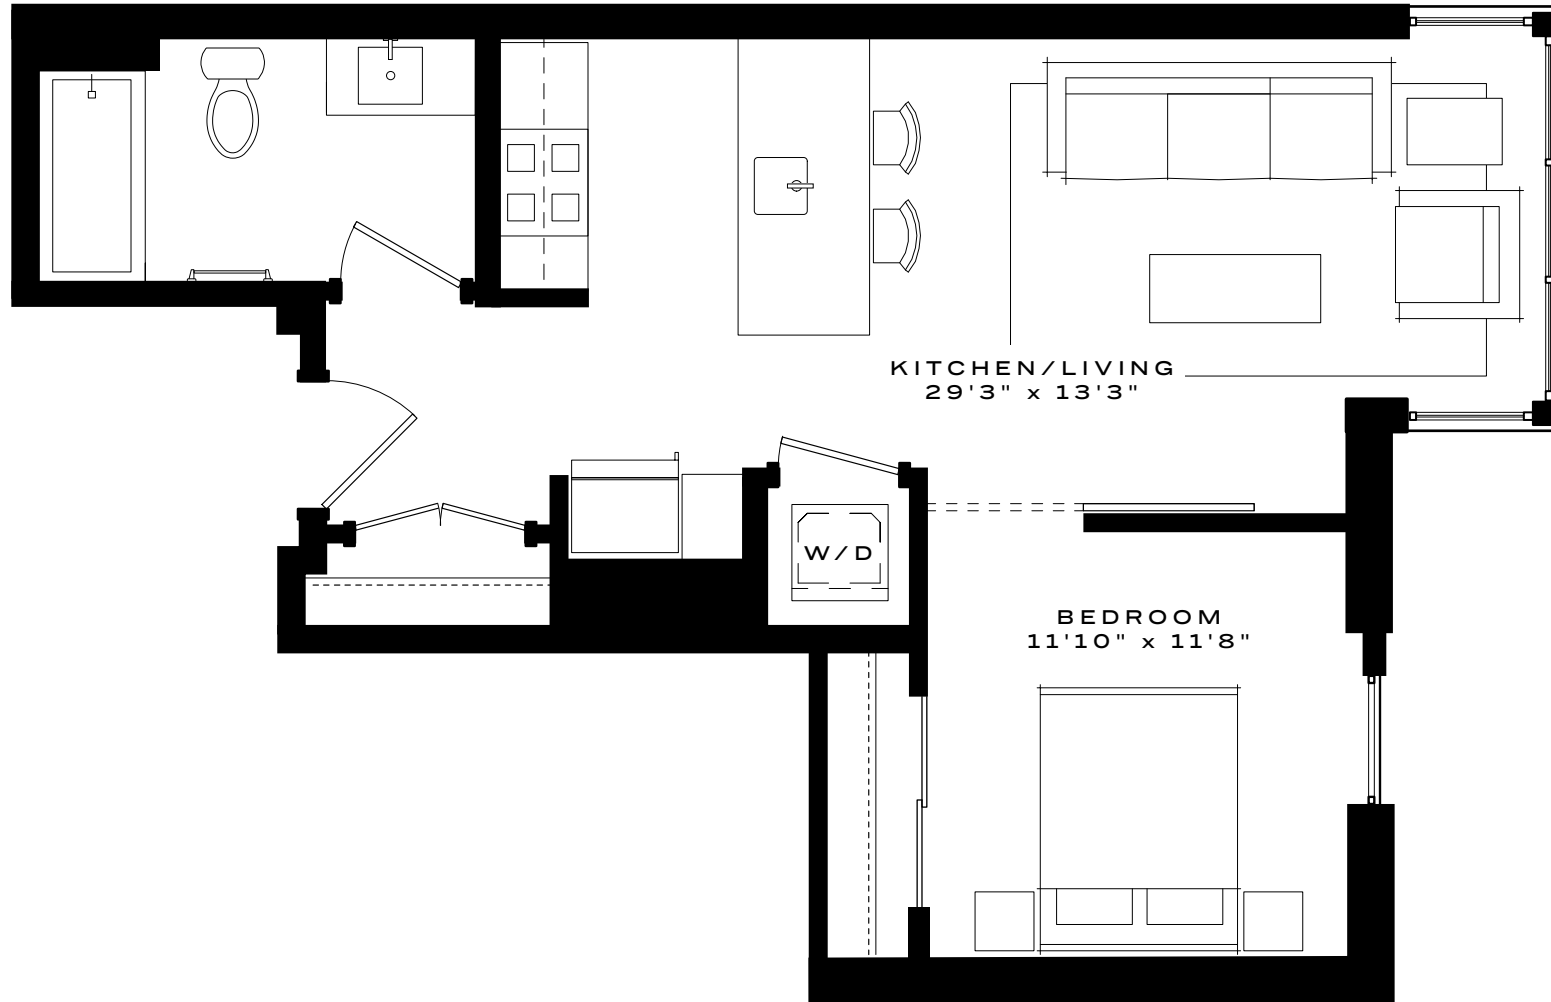

UNIT 406

1 BEDROOM

1 BATH

DISCLAIMER

Prices, terms, and features are subject to change without notice. The specifications, room dimensions, and features shown in the floor plans are approximate and are for illustrative purposes only. Square footage totals and room dimensions provided may not be relied upon as definitive, are subject to modifications without notice, and may differ from the actual square footage and dimensions, window sizes and locations, and steps to grade may vary and are subject to modifications without notice. The units, as constructed, may differ somewhat from the floor plan. The actual dimensions of condominium units will be as shown on the condominium plats and plans, recorded or to be recorded among the land records of Washington, DC.