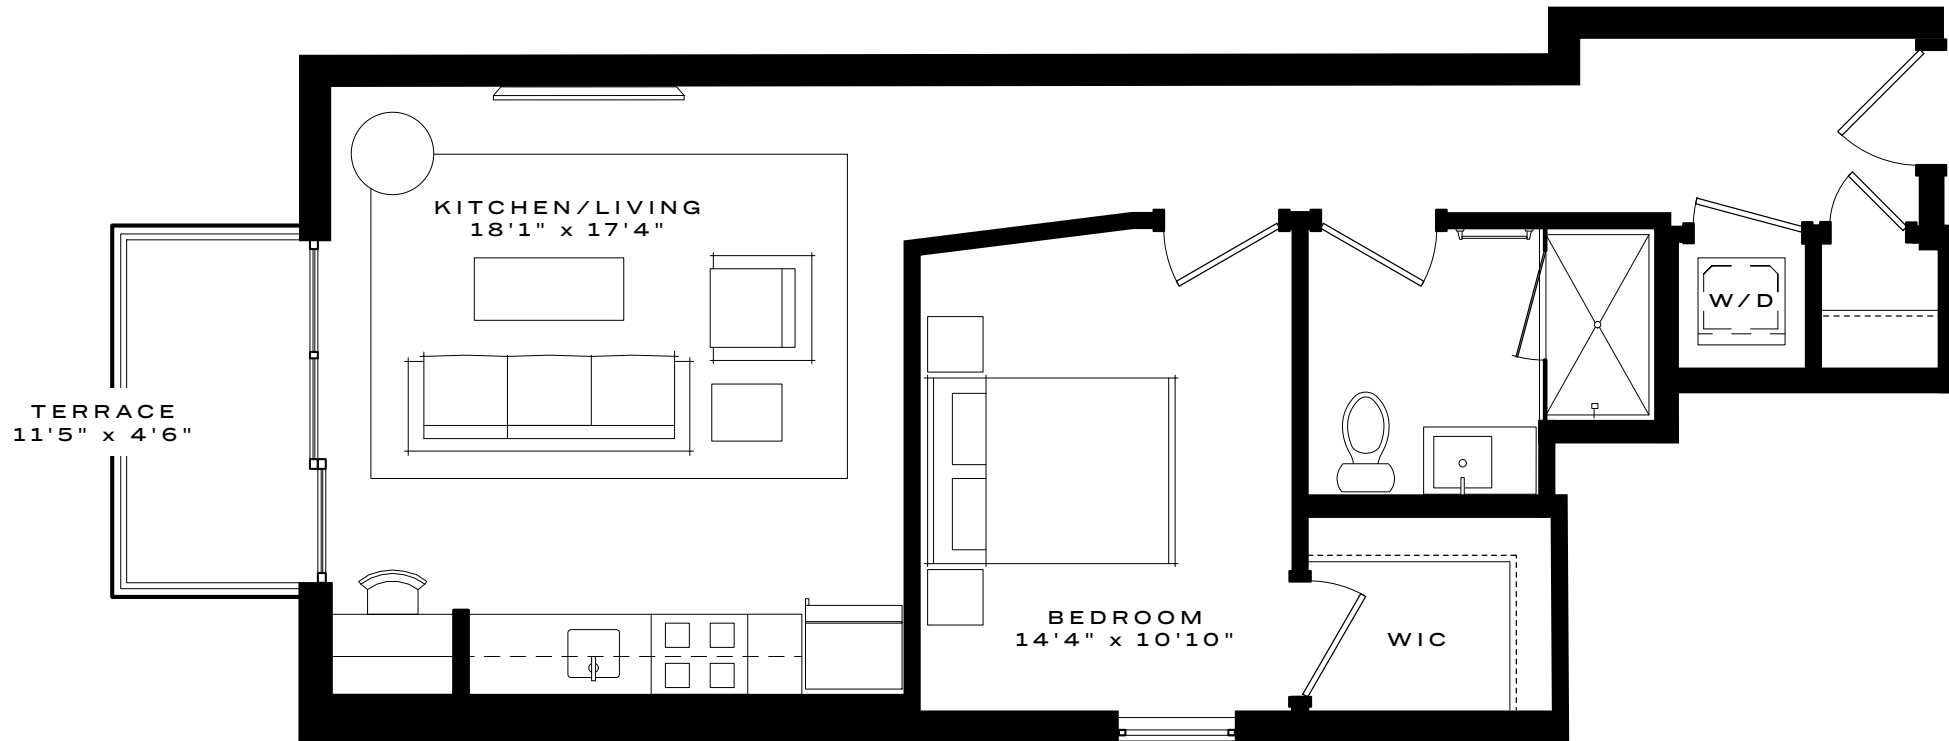

# UNIT 505

1 BEDROOM

1 BATH

### DISCLAIMER

Prices, terms, and features are subject to change without notice. The specifications, room dimensions, and features shown in the floor plans are approximate and are for illustrative purposes only. Square footage totals and room dimensions provided may not be relied upon as definitive, are subject to modifications without notice, and may differ from the actual square footage and dimensions, window sizes and locations, and steps to grade may vary and are subject to modifications without notice. The units, as constructed, may differ somewhat from the floor plan. The actual dimensions of condominium units will be as shown on the condominium plats and plans, recorded or to be recorded among the land records of Washington, DC.