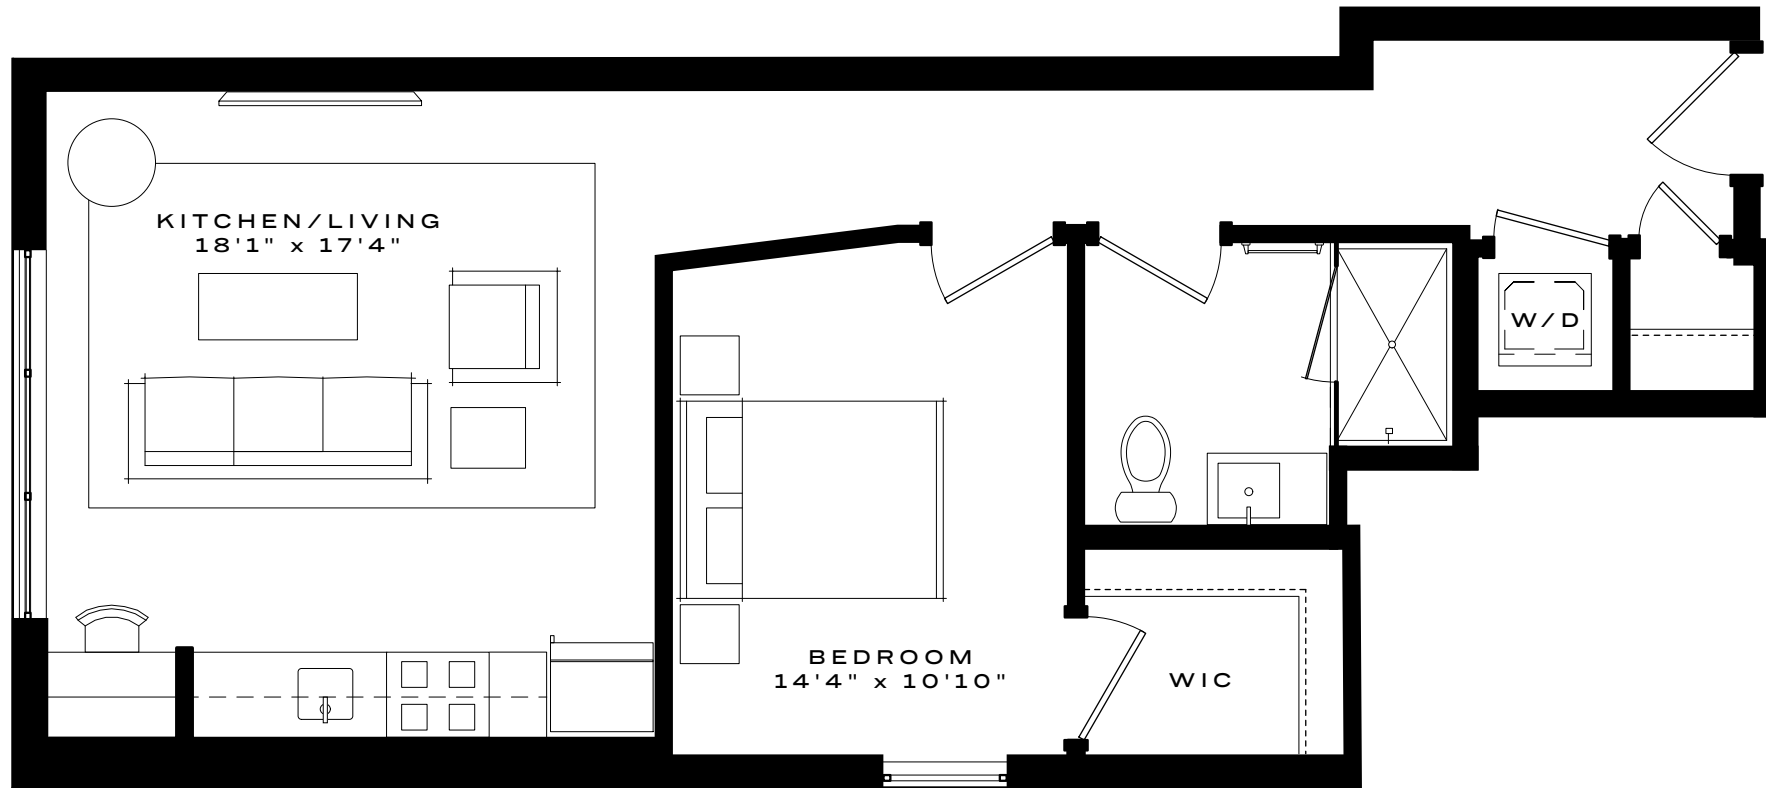

# UNIT 405

1 BEDROOM

1 BATH

### DISCLAIMER

Prices, terms, and features are subject to change without notice. The specifications, room dimensions, and features shown in the floor plans are approximate and are for illustrative purposes only. Square footage totals and room dimensions provided may not be relied upon as definitive, are subject to modifications without notice, and may differ from the actual square footage and dimensions, window sizes and locations, and steps to grade may vary and are subject to modifications without notice. The units, as constructed, may differ somewhat from the floor plan. The actual dimensions of condominium units will be as shown on the condominium plats and plans, recorded or to be recorded among the land records of Washington, DC.