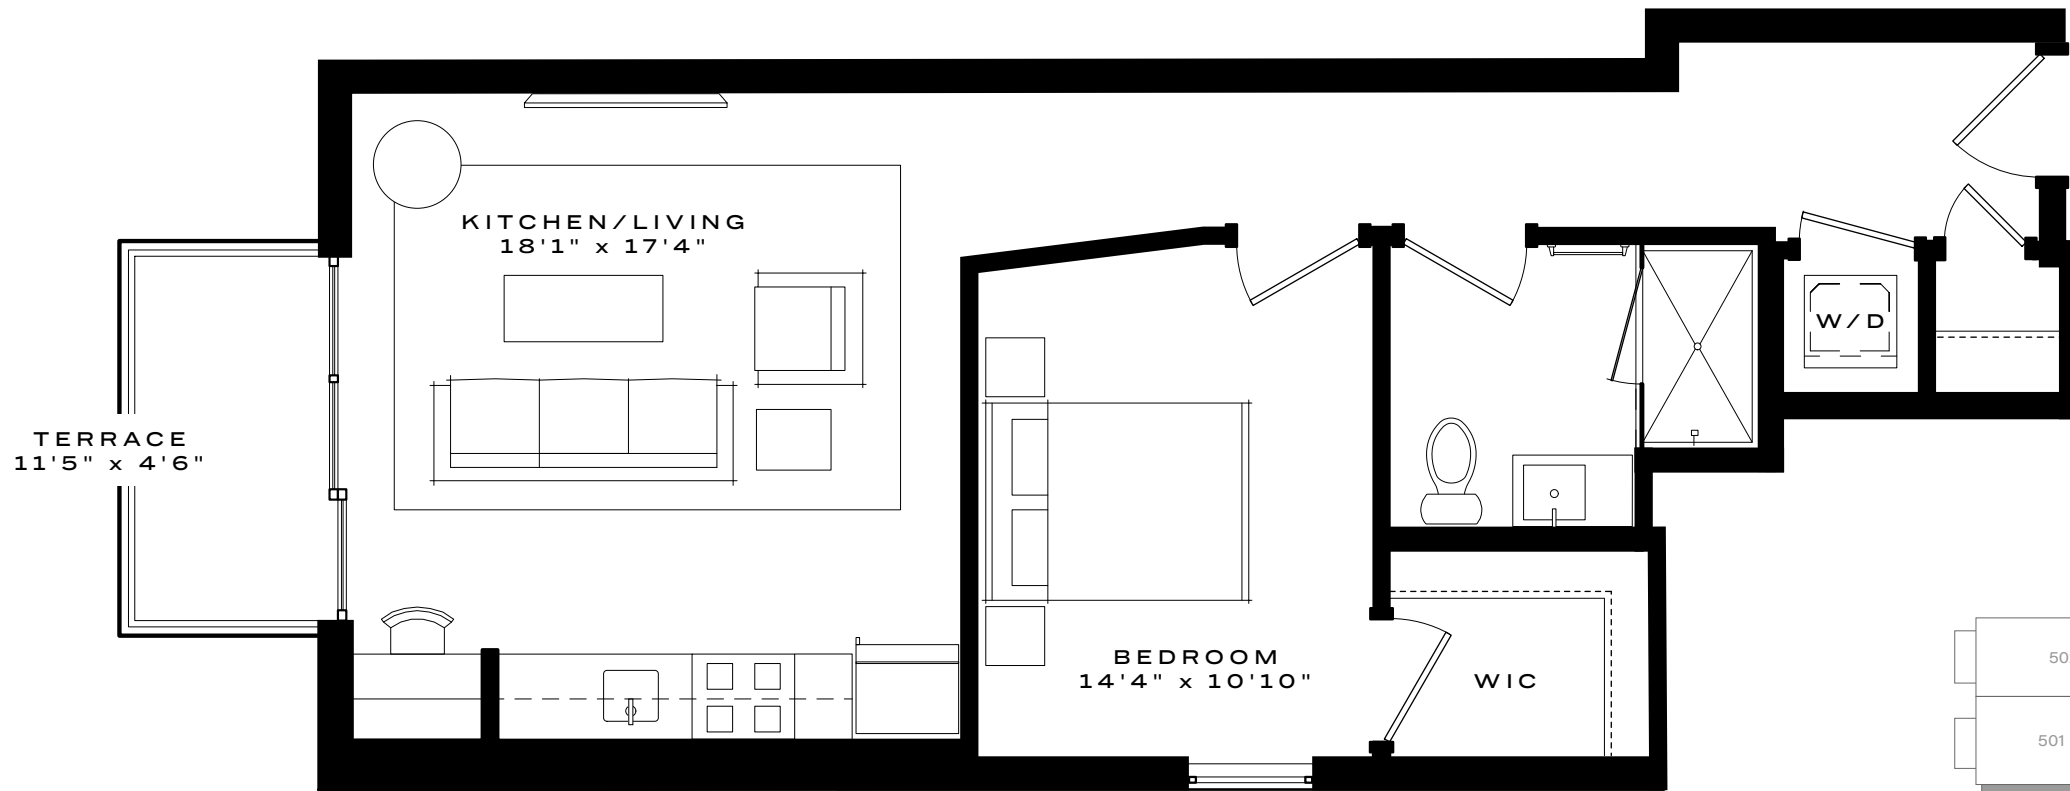

UNIT 505

1 BEDROOM

1 BATH

660 SF

DISCLAIMER

Prices, terms, and features are subject to change without notice. The specifications, room dimensions, and features shown in the floor plans are approximate and are for illustrative purposes only. Square footage totals and room dimensions provided may not be relied upon as definitive, are subject to modifications without notice, and may differ from the actual square footage and dimensions, window sizes and locations, and steps to grade may vary and are subject to modifications without notice. The units, as constructed, may differ somewhat from the floor plan. The actual dimensions of condominium units will be as shown on the condominium plats and plans, recorded or to be recorded among the land records of Washington, DC.