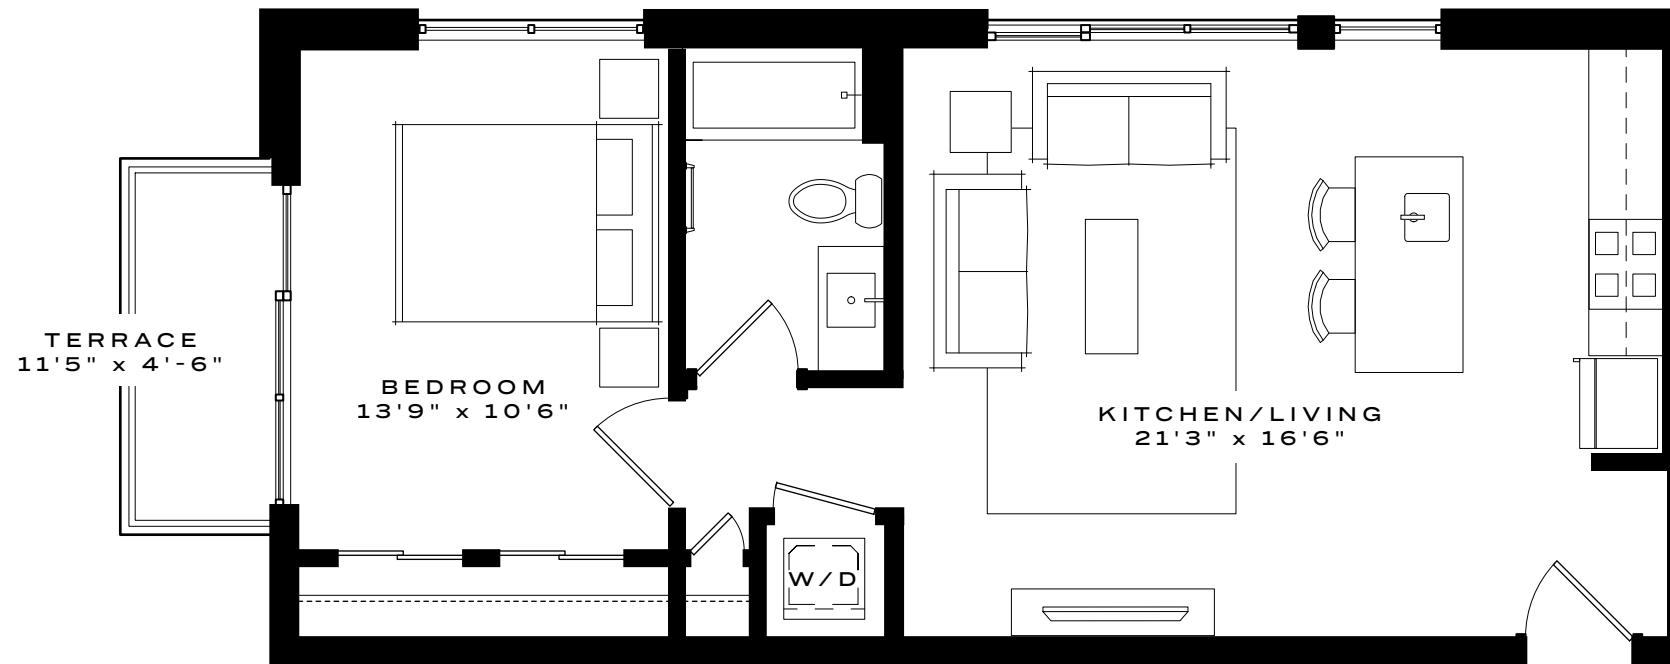

# UNIT 302

1 BEDROOM

1 BATH

### DISCLAIMER

Prices, terms, and features are subject to change without notice. The specifications, room dimensions, and features shown in the floor plans are approximate and are for illustrative purposes only. Square footage totals and room dimensions provided may not be relied upon as definitive, are subject to modifications without notice, and may differ from the actual square footage and dimensions, window sizes and locations, and steps to grade may vary and are subject to modifications without notice. The units, as constructed, may differ somewhat from the floor plan. The actual dimensions of condominium units will be as shown on the condominium plats and plans, recorded or to be recorded among the land records of Washington, DC.