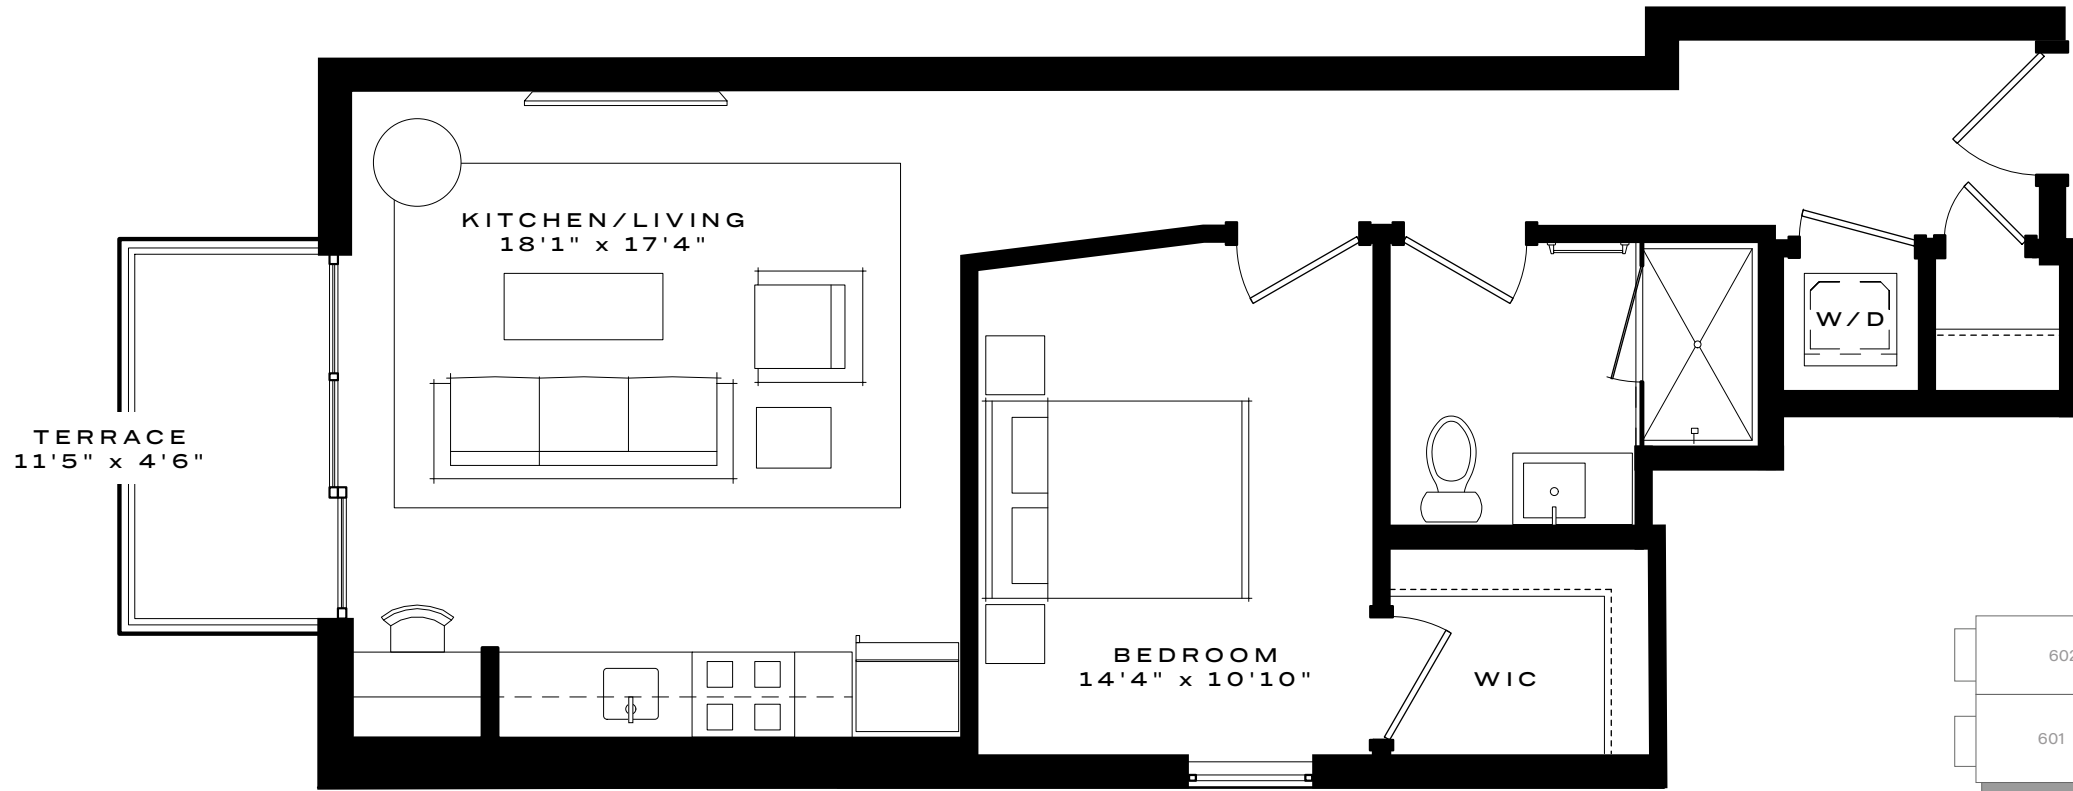

# UNIT 605

1 BEDROOM

1 BATH

660 SF

### DISCLAIMER

Prices, terms, and features are subject to change without notice. The specifications, room dimensions, and features shown in the floor plans are approximate and are for illustrative purposes only. Square footage totals and room dimensions provided may not be relied upon as definitive, are subject to modifications without notice, and may differ from the actual square footage and dimensions, window sizes and locations, and steps to grade may vary and are subject to modifications without notice. The units, as constructed, may differ somewhat from the floor plan. The actual dimensions of condominium units will be as shown on the condominium plats and plans, recorded or to be recorded among the land records of Washington, DC.