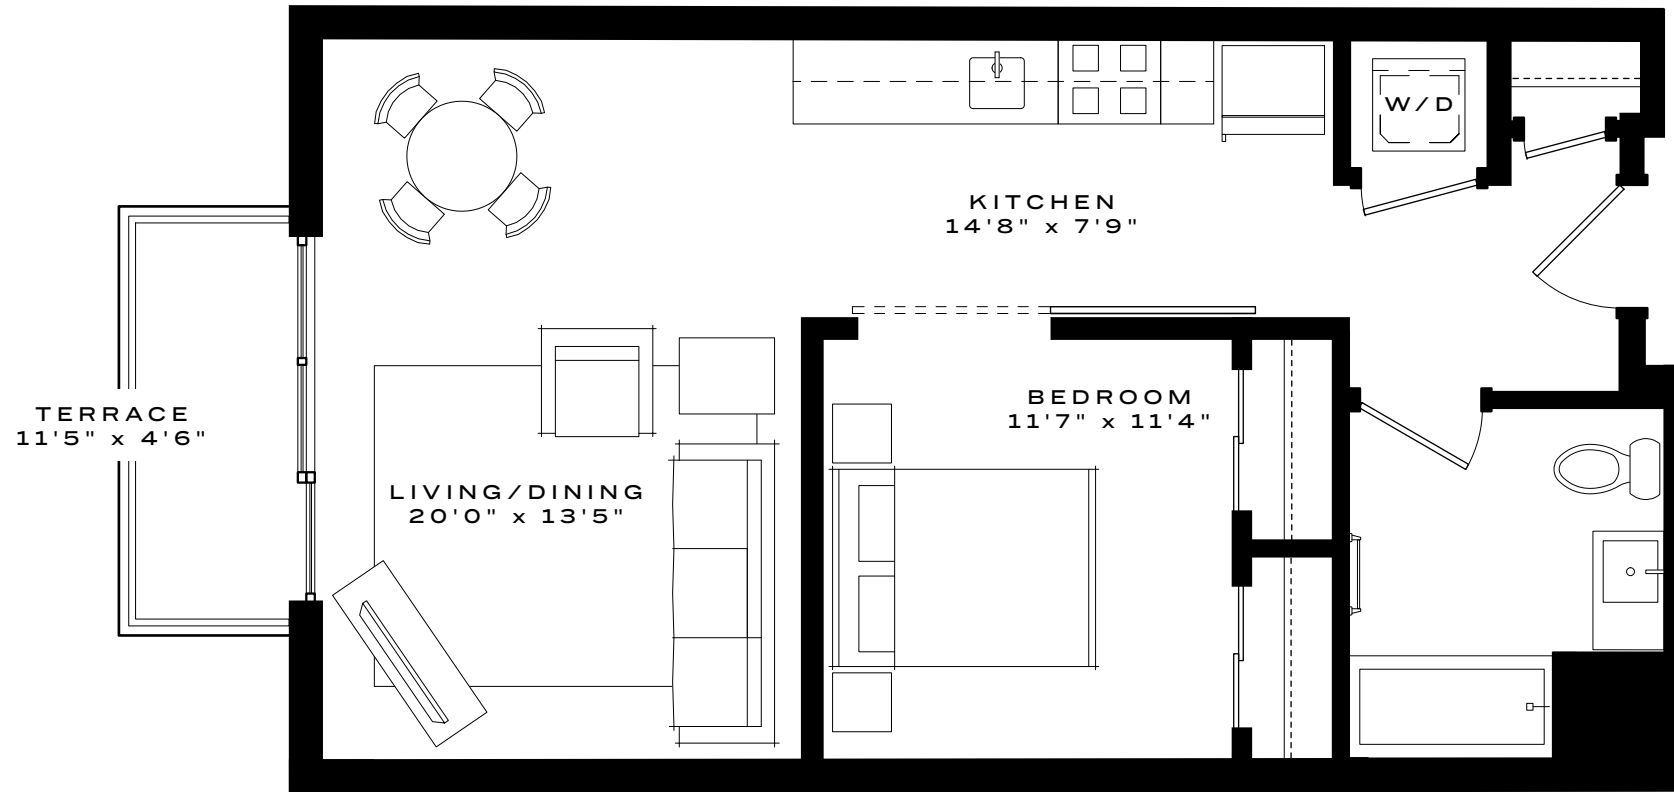

UNIT 501

1 BEDROOM

1 BATH

DISCLAIMER

Prices, terms, and features are subject to change without notice. The specifications, room dimensions, and features shown in the floor plans are approximate and are for illustrative purposes only. Square footage totals and room dimensions provided may not be relied upon as definitive, are subject to modifications without notice, and may differ from the actual square footage and dimensions, window sizes and locations, and steps to grade may vary and are subject to modifications without notice. The units, as constructed, may differ somewhat from the floor plan. The actual dimensions of condominium units will be as shown on the condominium plats and plans, recorded or to be recorded among the land records of Washington, DC.