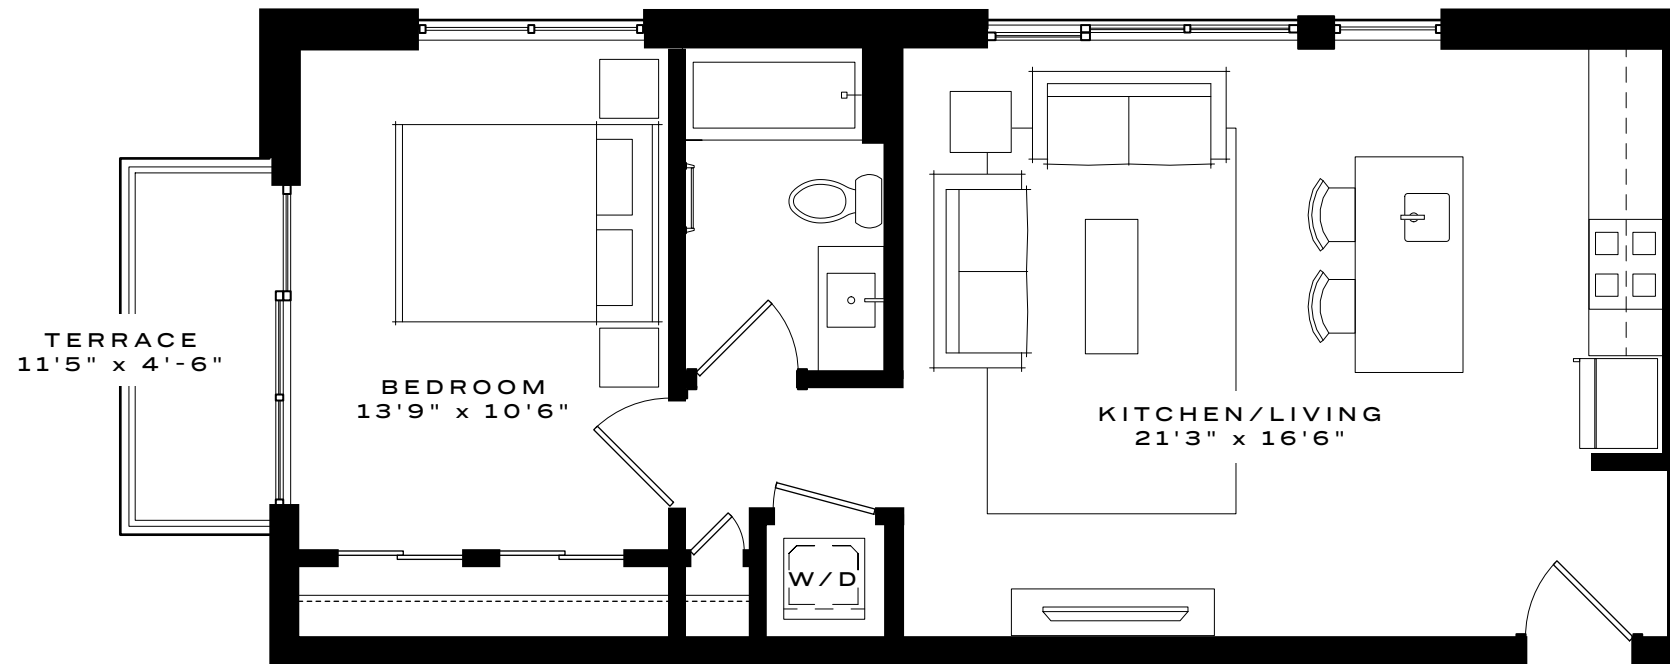

UNIT 602

1 BEDROOM

1 BATH

DISCLAIMER

Prices, terms, and features are subject to change without notice. The specifications, room dimensions, and features shown in the floor plans are approximate and are for illustrative purposes only. Square footage totals and room dimensions provided may not be relied upon as definitive, are subject to modifications without notice, and may differ from the actual square footage and dimensions, window sizes and locations, and steps to grade may vary and are subject to modifications without notice. The units, as constructed, may differ somewhat from the floor plan. The actual dimensions of condominium units will be as shown on the condominium plats and plans, recorded or to be recorded among the land records of Washington, DC.