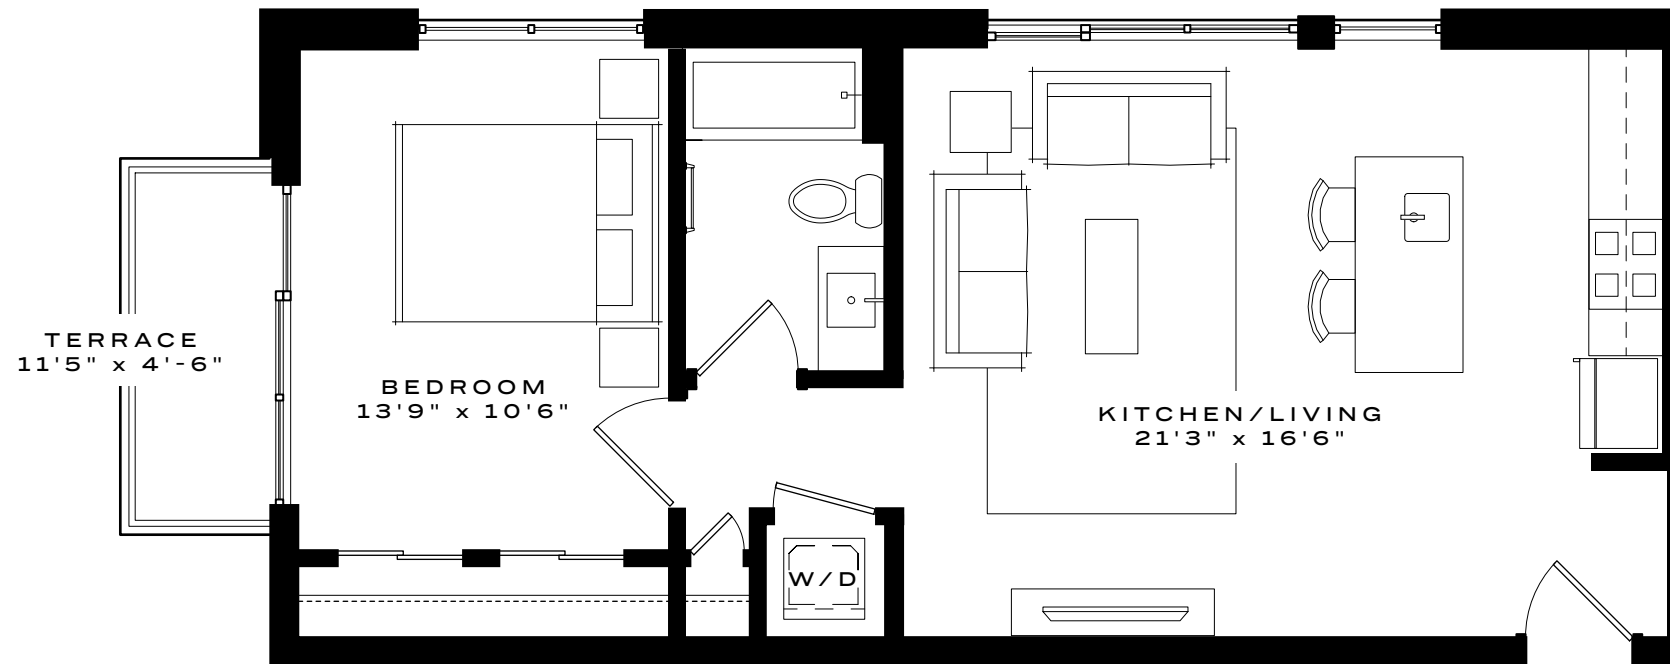

UNIT 202

1 BEDROOM

1 BATH

DISCLAIMER

Prices, terms, and features are subject to change without notice. The specifications, room dimensions, and features shown in the floor plans are approximate and are for illustrative purposes only. Square footage totals and room dimensions provided may not be relied upon as definitive, are subject to modifications without notice, and may differ from the actual square footage and dimensions, window sizes and locations, and steps to grade may vary and are subject to modifications without notice. The units, as constructed, may differ somewhat from the floor plan. The actual dimensions of condominium units will be as shown on the condominium plats and plans, recorded or to be recorded among the land records of Washington, DC.