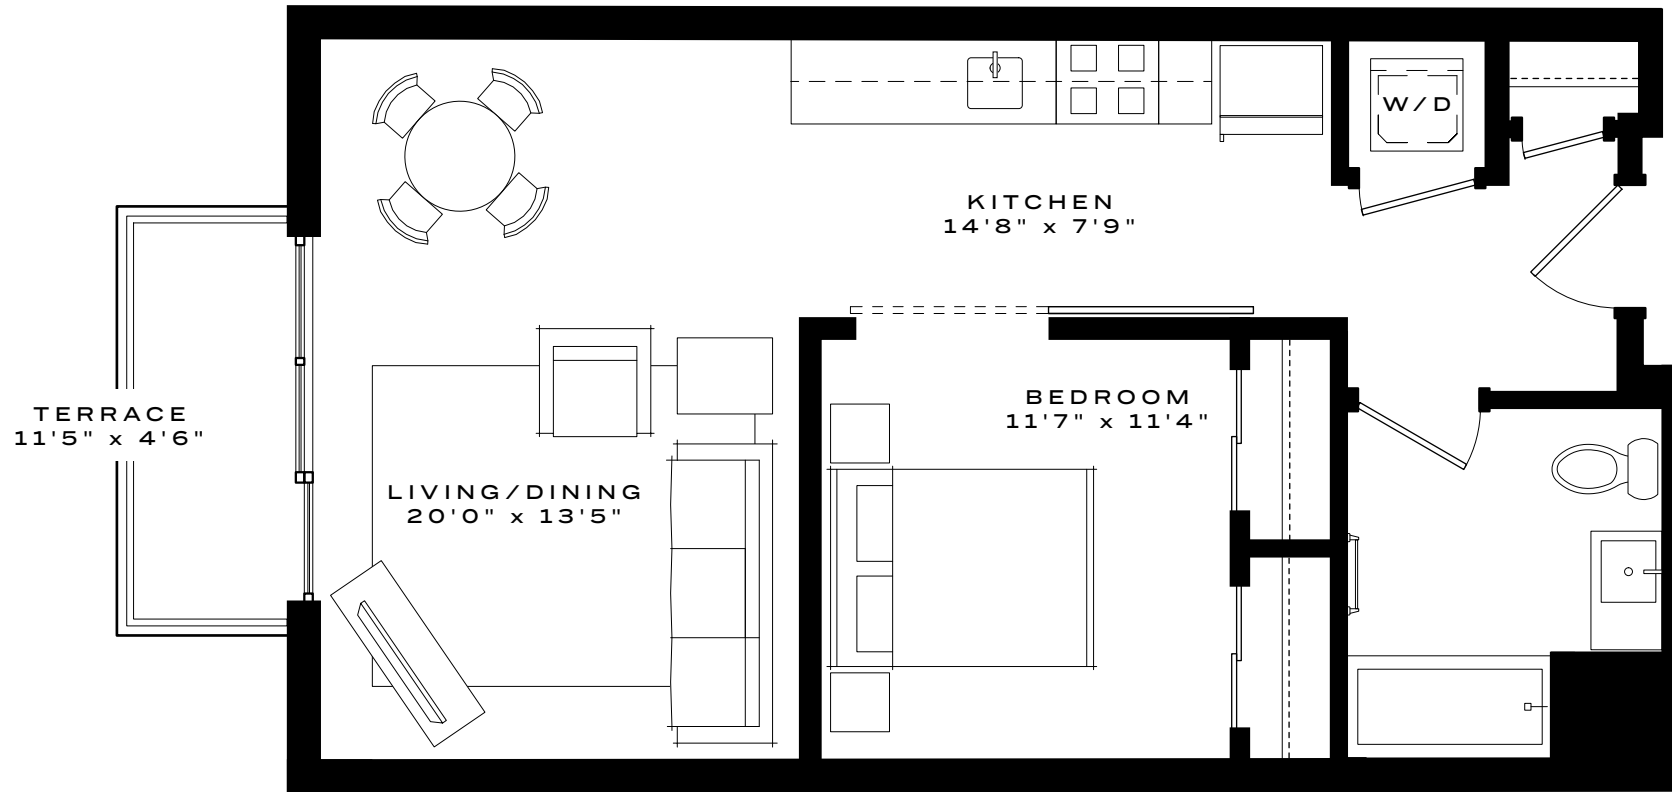

# UNIT 301

1 BEDROOM

1 BATH

### DISCLAIMER

Prices, terms, and features are subject to change without notice. The specifications, room dimensions, and features shown in the floor plans are approximate and are for illustrative purposes only. Square footage totals and room dimensions provided may not be relied upon as definitive, are subject to modifications without notice, and may differ from the actual square footage and dimensions, window sizes and locations, and steps to grade may vary and are subject to modifications without notice. The units, as constructed, may differ somewhat from the floor plan. The actual dimensions of condominium units will be as shown on the condominium plats and plans, recorded or to be recorded among the land records of Washington, DC.