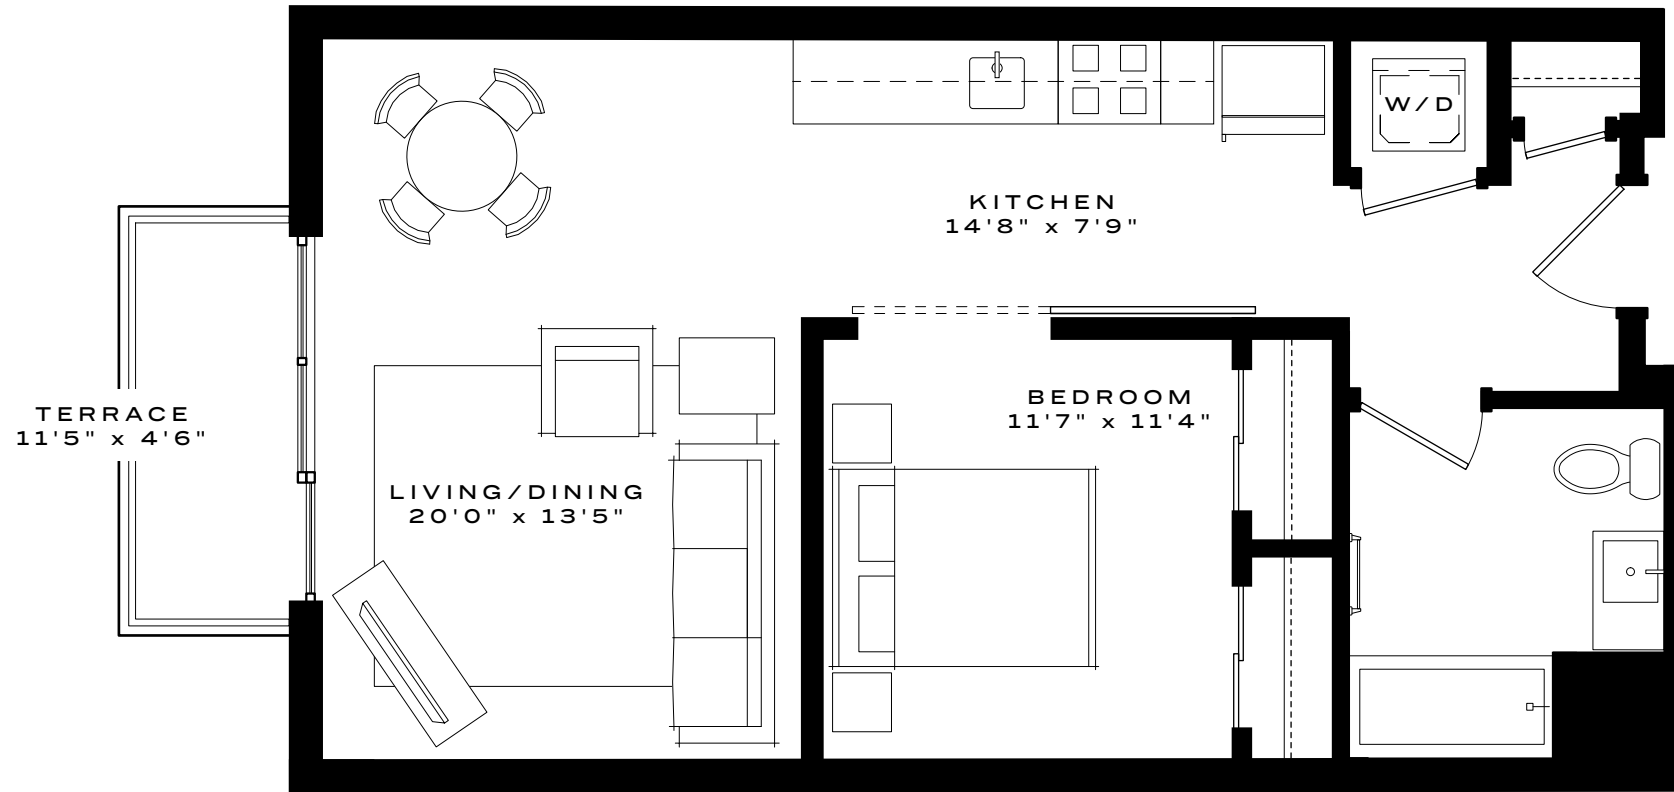

# UNIT 601

1 BEDROOM

1 BATH

### DISCLAIMER

Prices, terms, and features are subject to change without notice. The specifications, room dimensions, and features shown in the floor plans are approximate and are for illustrative purposes only. Square footage totals and room dimensions provided may not be relied upon as definitive, are subject to modifications without notice, and may differ from the actual square footage and dimensions, window sizes and locations, and steps to grade may vary and are subject to modifications without notice. The units, as constructed, may differ somewhat from the floor plan. The actual dimensions of condominium units will be as shown on the condominium plats and plans, recorded or to be recorded among the land records of Washington, DC.