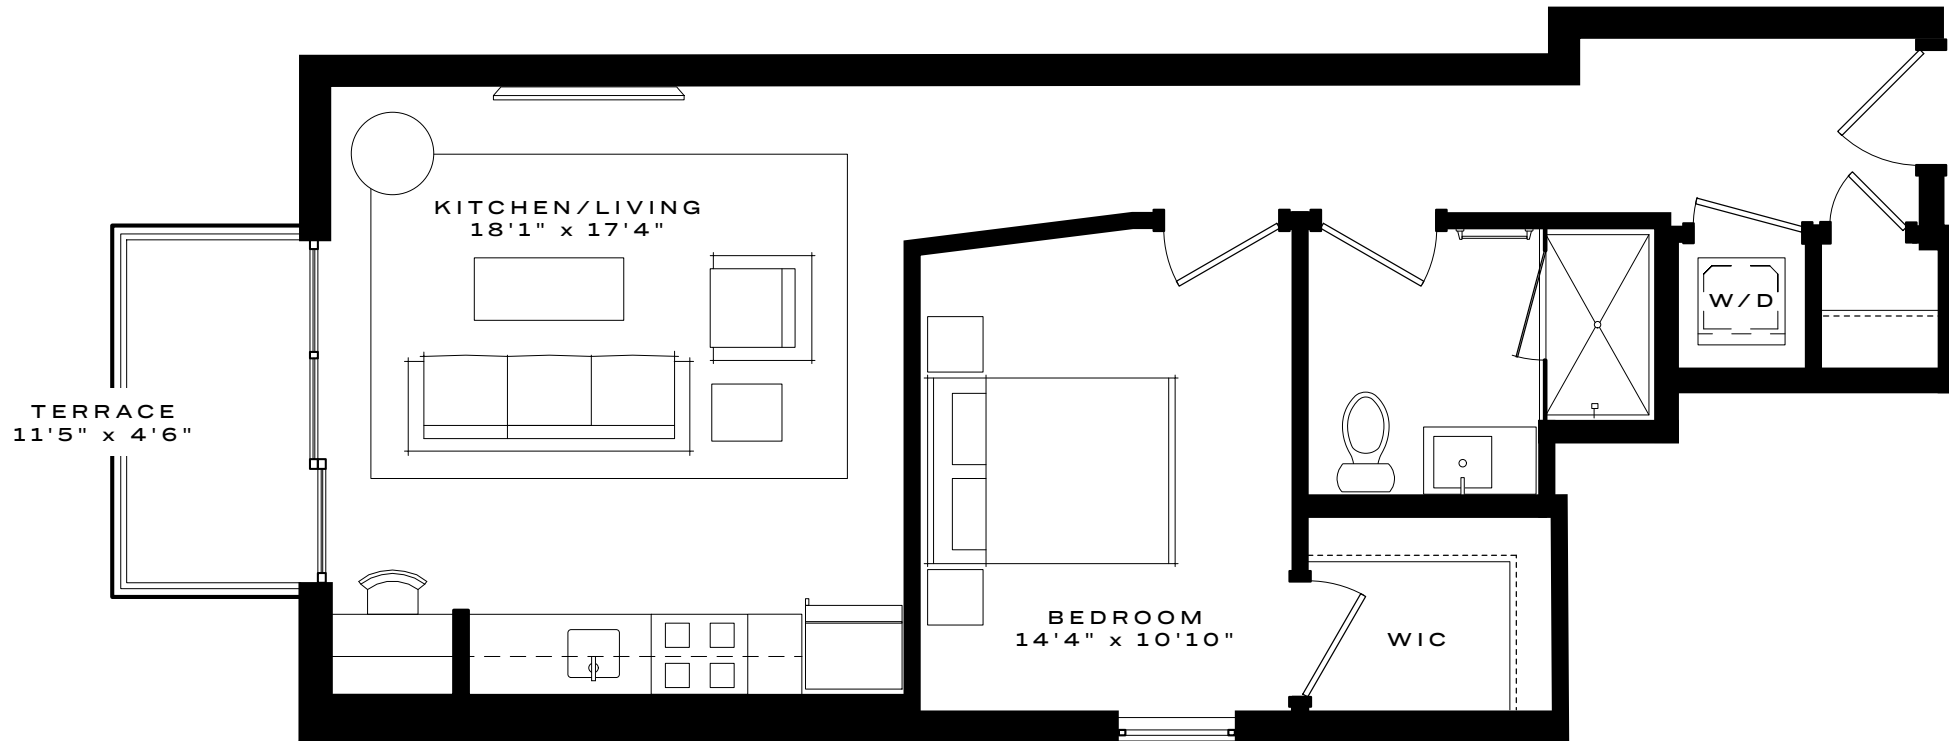

UNIT 605

1 BEDROOM

1 BATH

DISCLAIMER

Prices, terms, and features are subject to change without notice. The specifications, room dimensions, and features shown in the floor plans are approximate and are for illustrative purposes only. Square footage totals and room dimensions provided may not be relied upon as definitive, are subject to modifications without notice, and may differ from the actual square footage and dimensions, window sizes and locations, and steps to grade may vary and are subject to modifications without notice. The units, as constructed, may differ somewhat from the floor plan. The actual dimensions of condominium units will be as shown on the condominium plats and plans, recorded or to be recorded among the land records of Washington, DC.