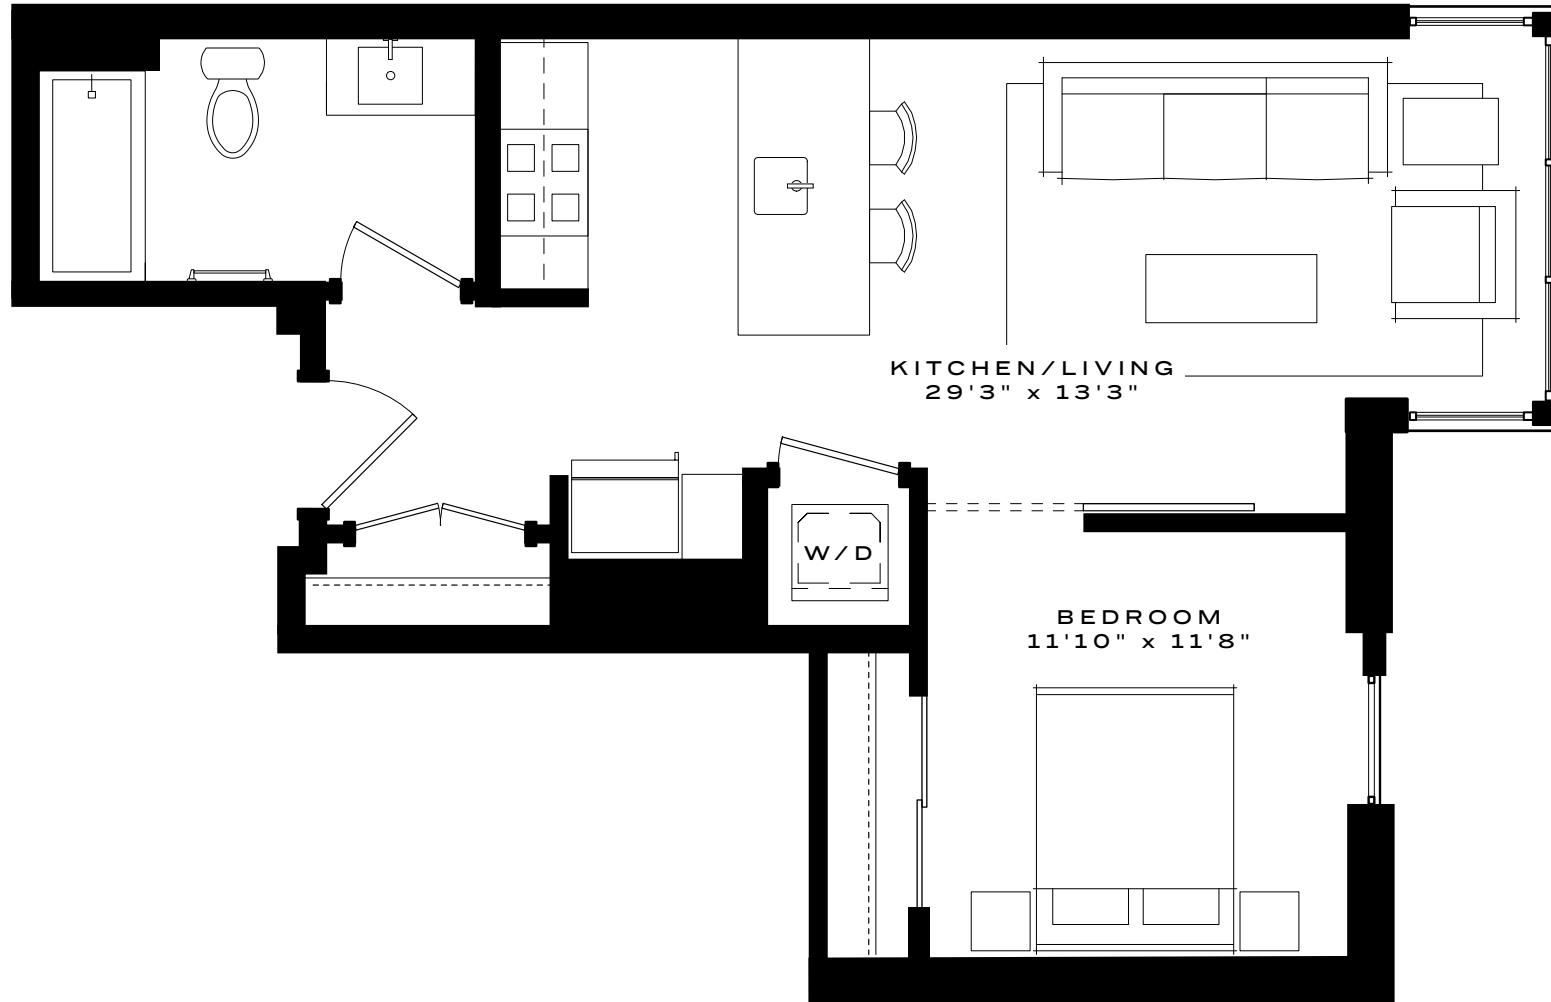

UNIT 506

1 BEDROOM

1 BATH

DISCLAIMER

Prices, terms, and features are subject to change without notice. The specifications, room dimensions, and features shown in the floor plans are approximate and are for illustrative purposes only. Square footage totals and room dimensions provided may not be relied upon as definitive, are subject to modifications without notice, and may differ from the actual square footage and dimensions, window sizes and locations, and steps to grade may vary and are subject to modifications without notice. The units, as constructed, may differ somewhat from the floor plan. The actual dimensions of condominium units will be as shown on the condominium plats and plans, recorded or to be recorded among the land records of Washington, DC.