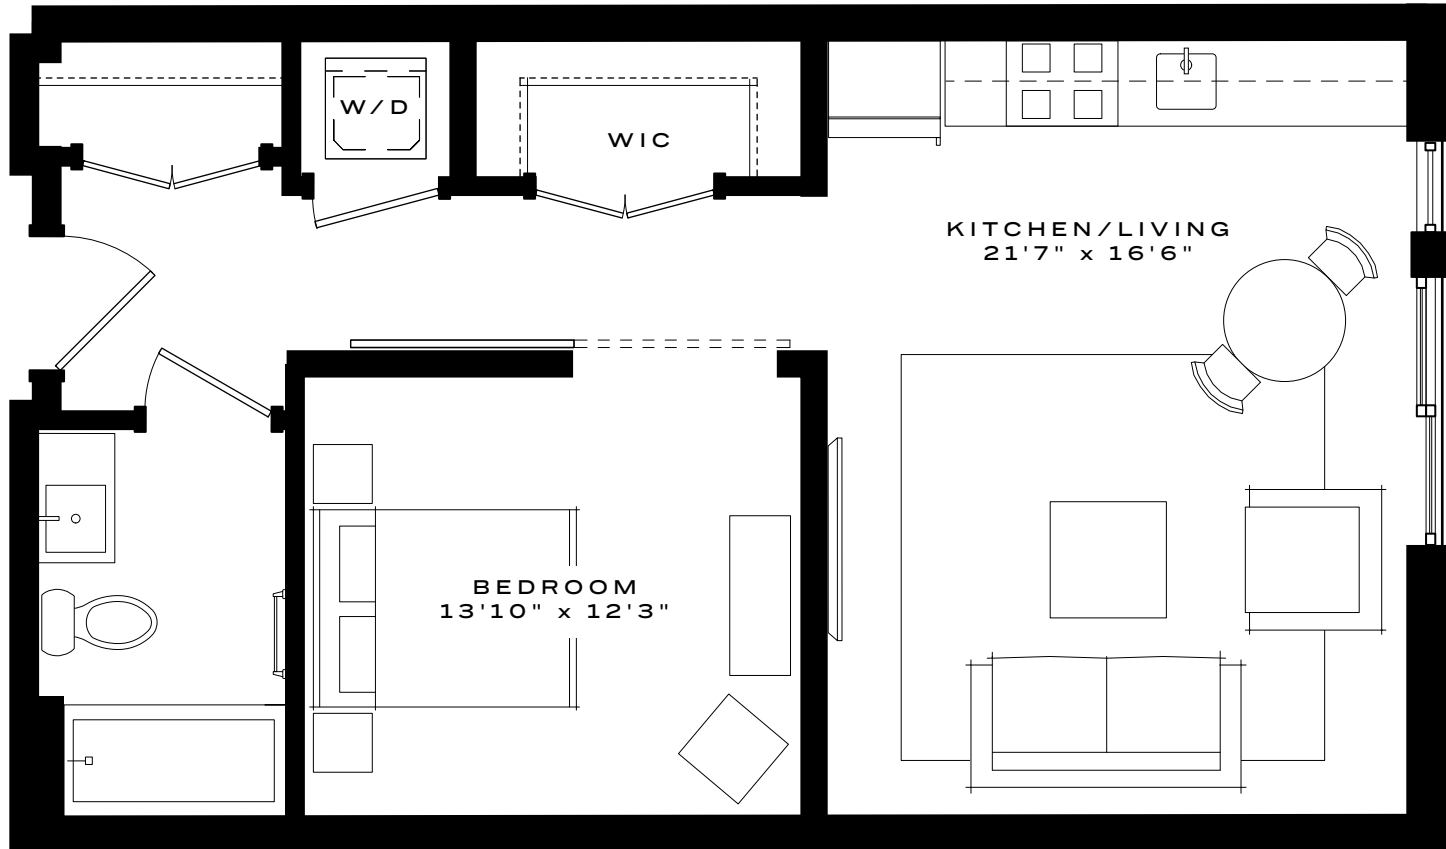

# UNIT 204

1 BEDROOM

1 BATH

### DISCLAIMER

Prices, terms, and features are subject to change without notice. The specifications, room dimensions, and features shown in the floor plans are approximate and are for illustrative purposes only. Square footage totals and room dimensions provided may not be relied upon as definitive, are subject to modifications without notice, and may differ from the actual square footage and dimensions, window sizes and locations, and steps to grade may vary and are subject to modifications without notice. The units, as constructed, may differ somewhat from the floor plan. The actual dimensions of condominium units will be as shown on the condominium plats and plans, recorded or to be recorded among the land records of Washington, DC.