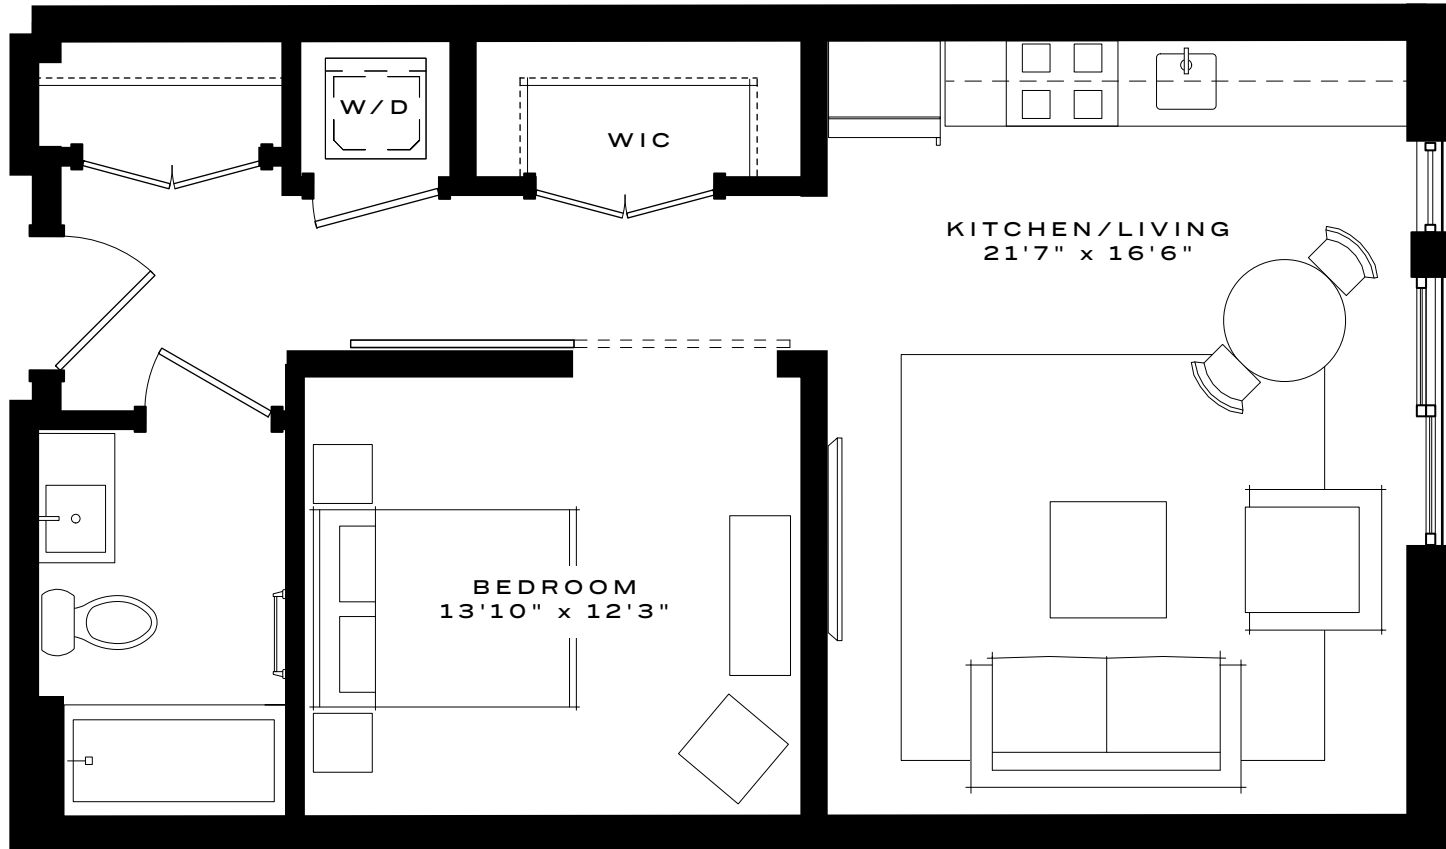

UNIT 404

1 BEDROOM

1 BATH

DISCLAIMER

Prices, terms, and features are subject to change without notice. The specifications, room dimensions, and features shown in the floor plans are approximate and are for illustrative purposes only. Square footage totals and room dimensions provided may not be relied upon as definitive, are subject to modifications without notice, and may differ from the actual square footage and dimensions, window sizes and locations, and steps to grade may vary and are subject to modifications without notice. The units, as constructed, may differ somewhat from the floor plan. The actual dimensions of condominium units will be as shown on the condominium plats and plans, recorded or to be recorded among the land records of Washington, DC.