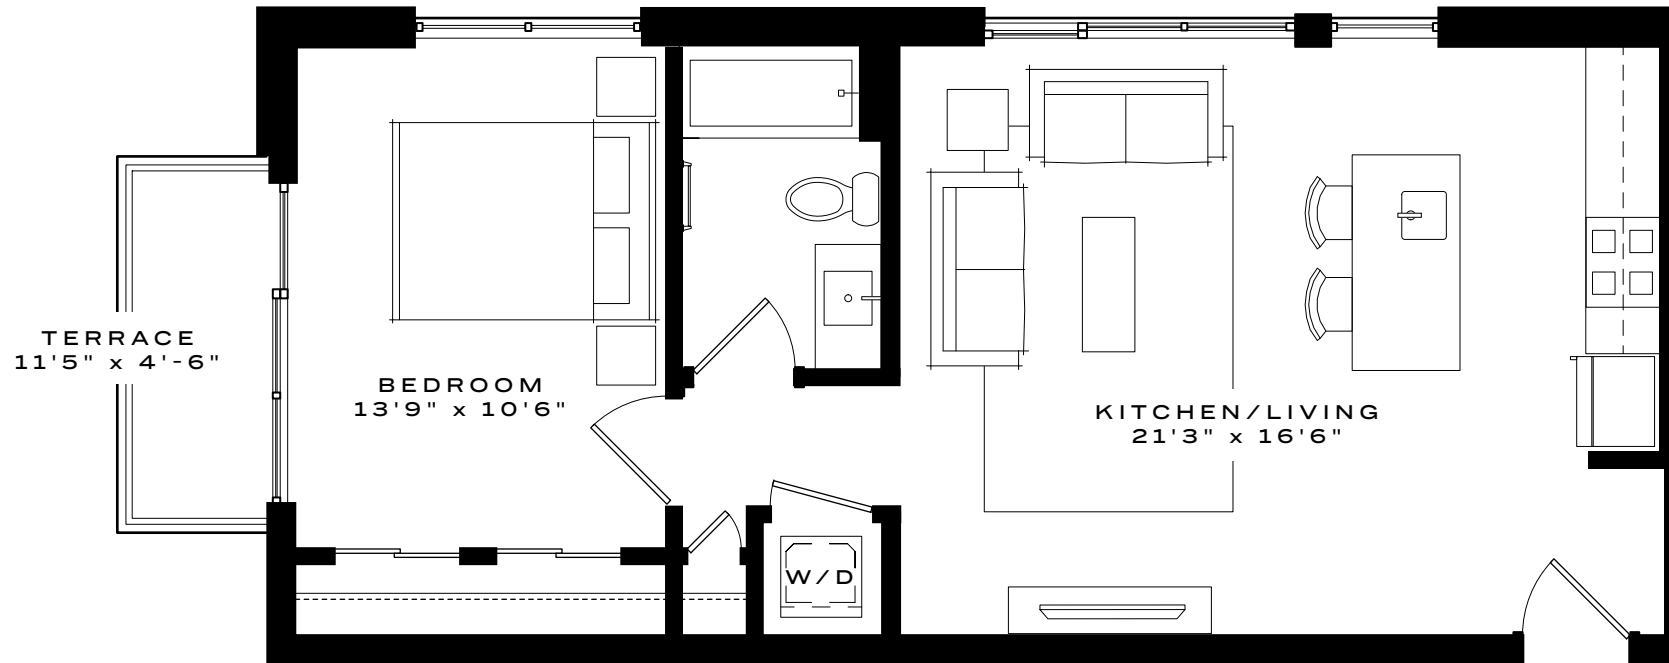

UNIT 202

1 BEDROOM

1 BATH

DISCLAIMER

Prices, terms, and features are subject to change without notice. The specifications, room dimensions, and features shown in the floor plans are approximate and are for illustrative purposes only. Square footage totals and room dimensions provided may not be relied upon as definitive, are subject to modifications without notice, and may differ from the actual square footage and dimensions, window sizes and locations, and steps to grade may vary and are subject to modifications without notice. The units, as constructed, may differ somewhat from the floor plan. The actual dimensions of condominium units will be as shown on the condominium plats and plans, recorded or to be recorded among the land records of Washington, DC.