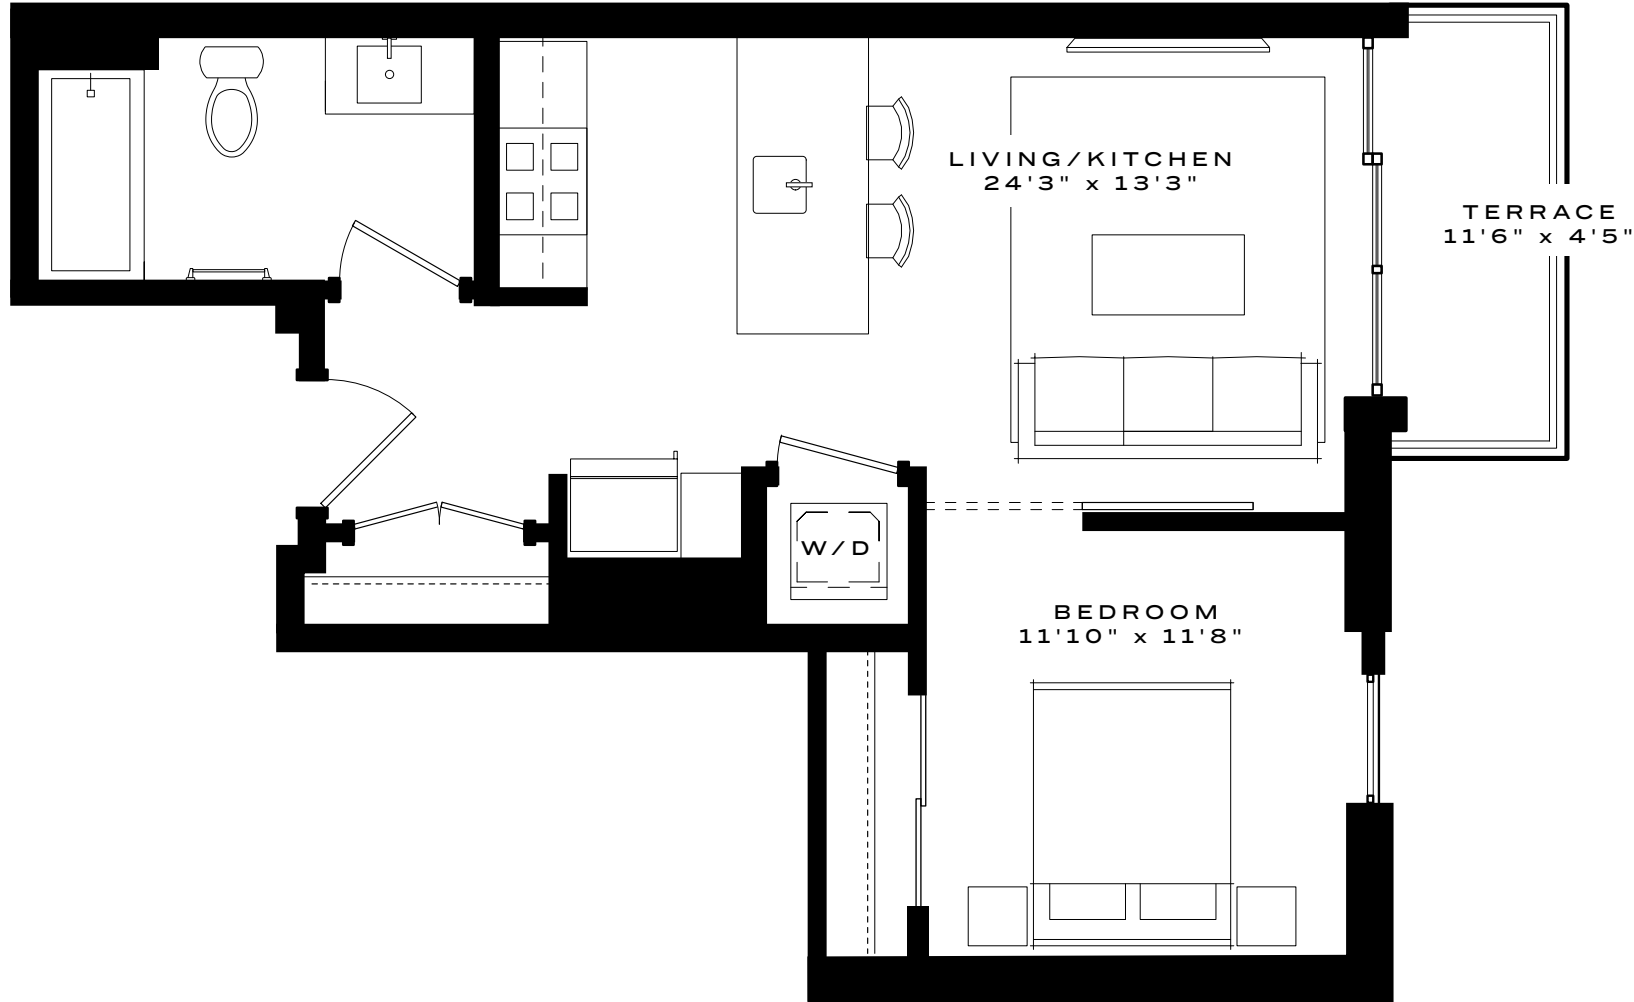

UNIT 606

1 BEDROOM

1 BATH

DISCLAIMER

Prices, terms, and features are subject to change without notice. The specifications, room dimensions, and features shown in the floor plans are approximate and are for illustrative purposes only. Square footage totals and room dimensions provided may not be relied upon as definitive, are subject to modifications without notice, and may differ from the actual square footage and dimensions, window sizes and locations, and steps to grade may vary and are subject to modifications without notice. The units, as constructed, may differ somewhat from the floor plan. The actual dimensions of condominium units will be as shown on the condominium plats and plans, recorded or to be recorded among the land records of Washington, DC.