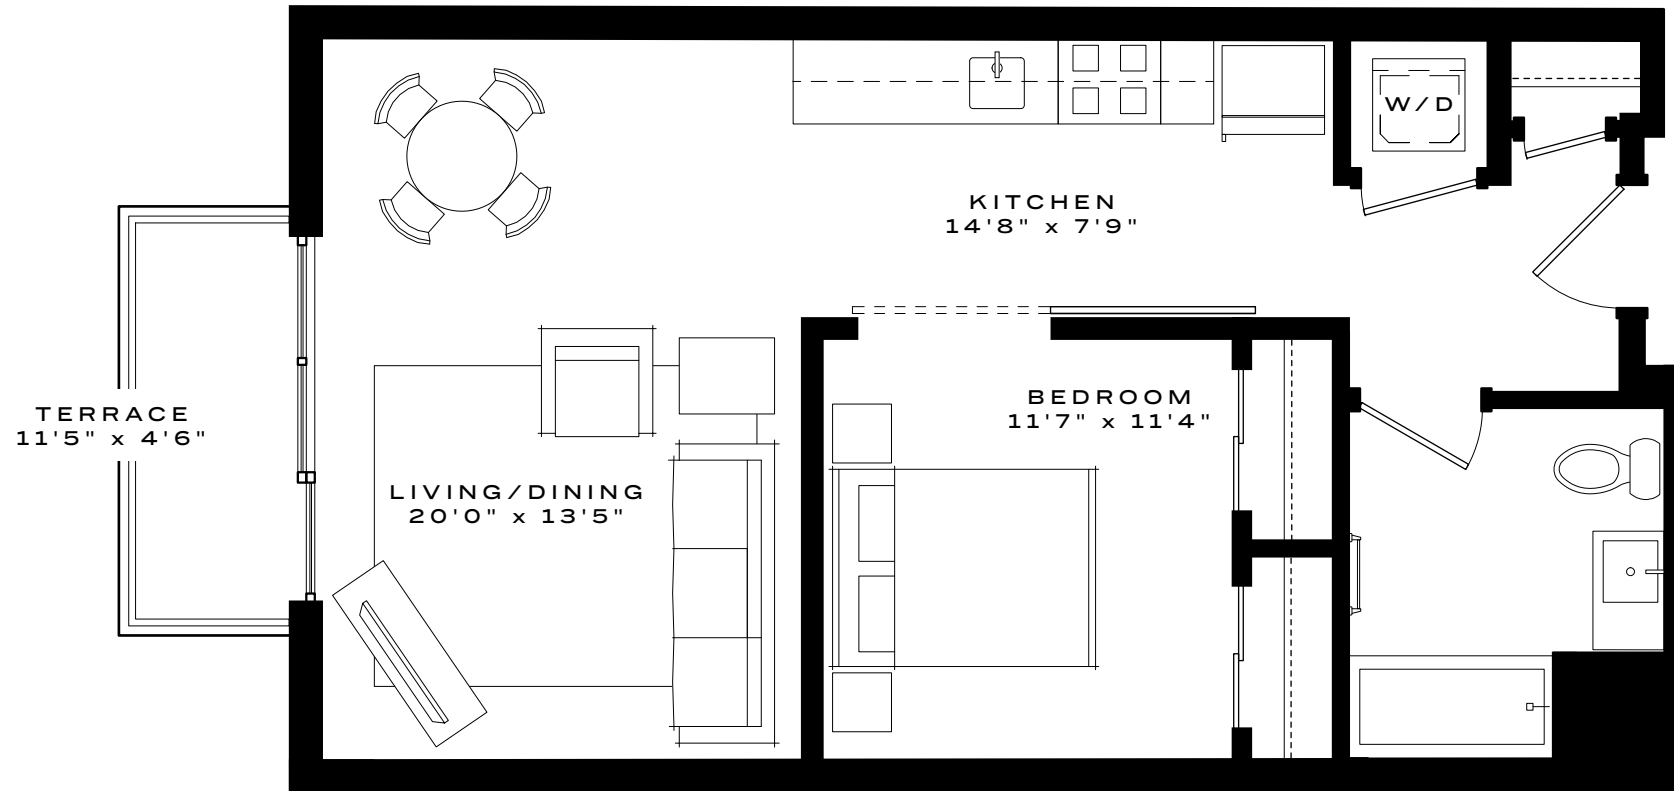

UNIT 401

1 BEDROOM

1 BATH

DISCLAIMER

Prices, terms, and features are subject to change without notice. The specifications, room dimensions, and features shown in the floor plans are approximate and are for illustrative purposes only. Square footage totals and room dimensions provided may not be relied upon as definitive, are subject to modifications without notice, and may differ from the actual square footage and dimensions, window sizes and locations, and steps to grade may vary and are subject to modifications without notice. The units, as constructed, may differ somewhat from the floor plan. The actual dimensions of condominium units will be as shown on the condominium plats and plans, recorded or to be recorded among the land records of Washington, DC.