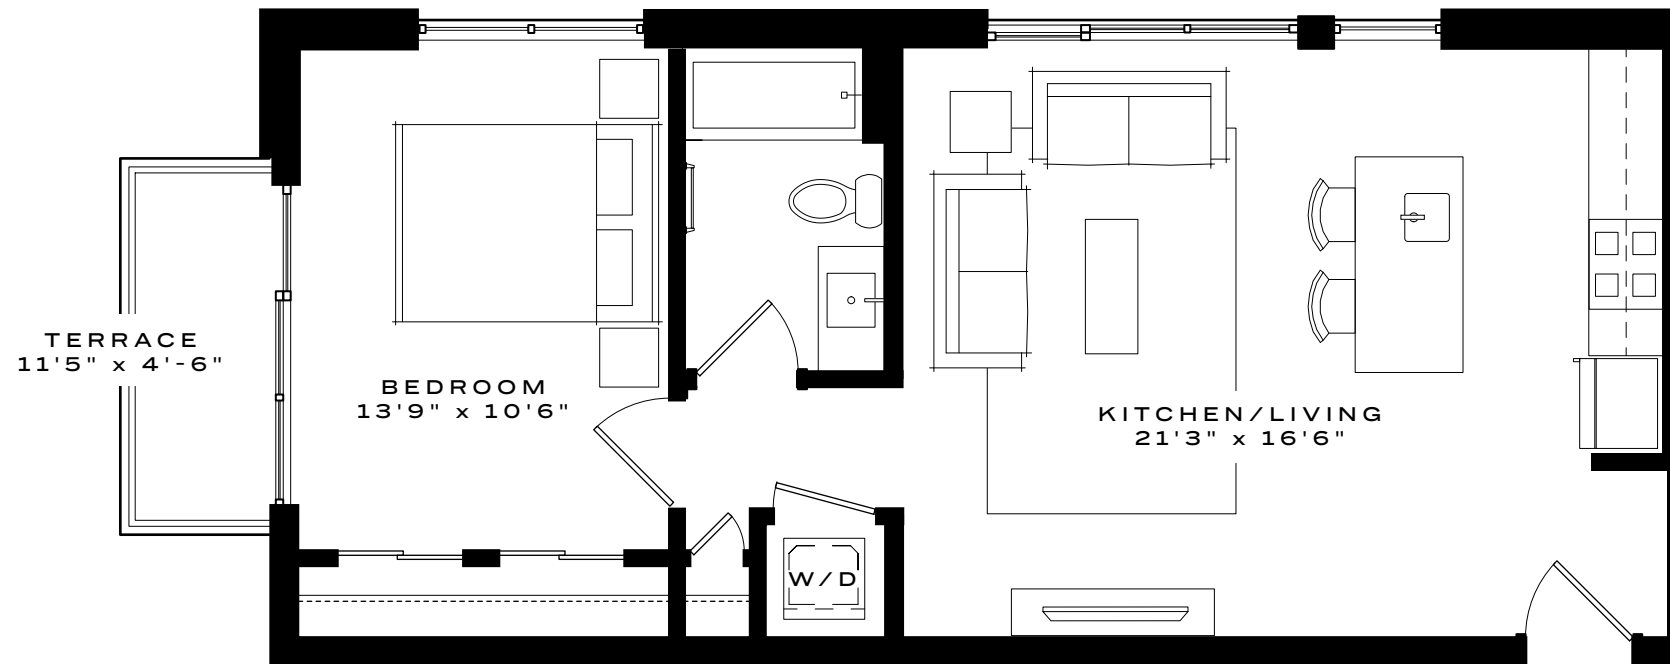

# UNIT 502

1 BEDROOM

1 BATH

### DISCLAIMER

Prices, terms, and features are subject to change without notice. The specifications, room dimensions, and features shown in the floor plans are approximate and are for illustrative purposes only. Square footage totals and room dimensions provided may not be relied upon as definitive, are subject to modifications without notice, and may differ from the actual square footage and dimensions, window sizes and locations, and steps to grade may vary and are subject to modifications without notice. The units, as constructed, may differ somewhat from the floor plan. The actual dimensions of condominium units will be as shown on the condominium plats and plans, recorded or to be recorded among the land records of Washington, DC.