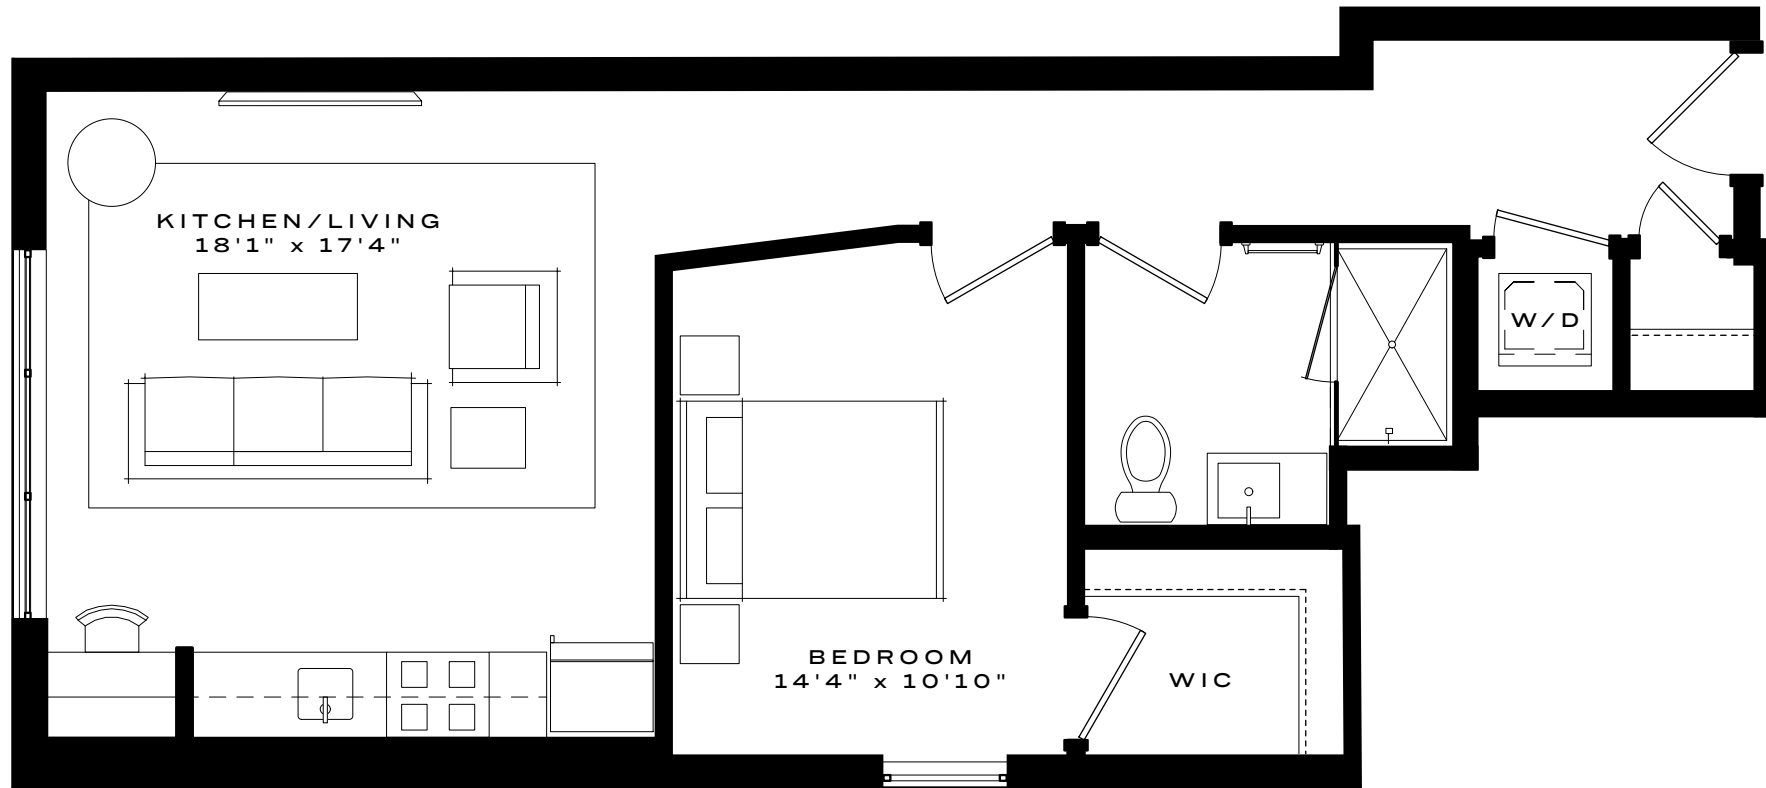

UNIT 305

1 BEDROOM

1 BATH

DISCLAIMER

Prices, terms, and features are subject to change without notice. The specifications, room dimensions, and features shown in the floor plans are approximate and are for illustrative purposes only. Square footage totals and room dimensions provided may not be relied upon as definitive, are subject to modifications without notice, and may differ from the actual square footage and dimensions, window sizes and locations, and steps to grade may vary and are subject to modifications without notice. The units, as constructed, may differ somewhat from the floor plan. The actual dimensions of condominium units will be as shown on the condominium plats and plans, recorded or to be recorded among the land records of Washington, DC.