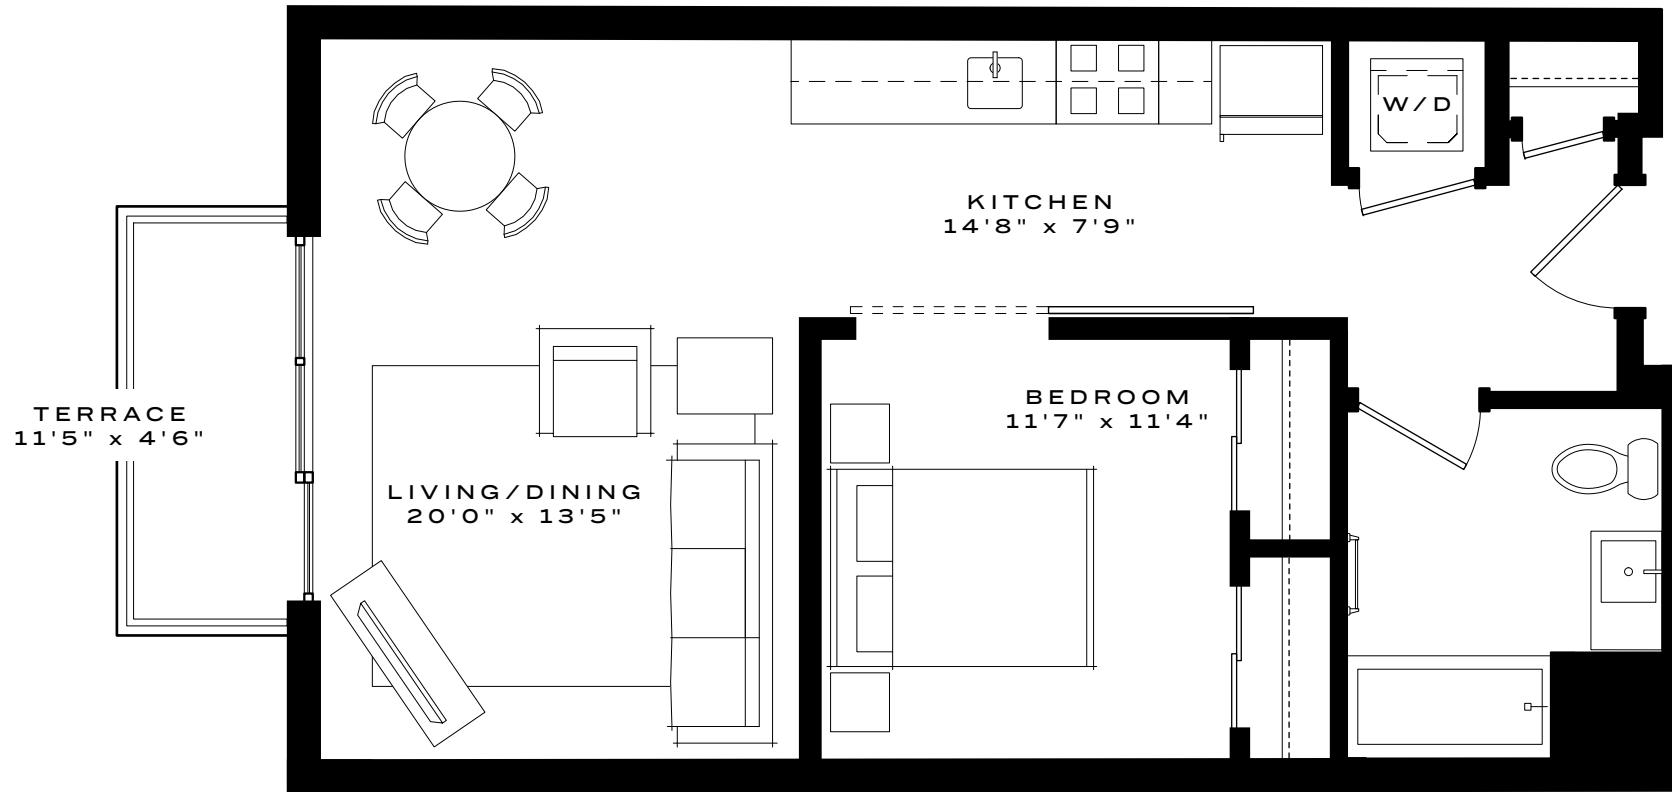

# UNIT 601

1 BEDROOM

1 BATH

615 SF

### DISCLAIMER

Prices, terms, and features are subject to change without notice. The specifications, room dimensions, and features shown in the floor plans are approximate and are for illustrative purposes only. Square footage totals and room dimensions provided may not be relied upon as definitive, are subject to modifications without notice, and may differ from the actual square footage and dimensions, window sizes and locations, and steps to grade may vary and are subject to modifications without notice. The units, as constructed, may differ somewhat from the floor plan. The actual dimensions of condominium units will be as shown on the condominium plats and plans, recorded or to be recorded among the land records of Washington, DC.