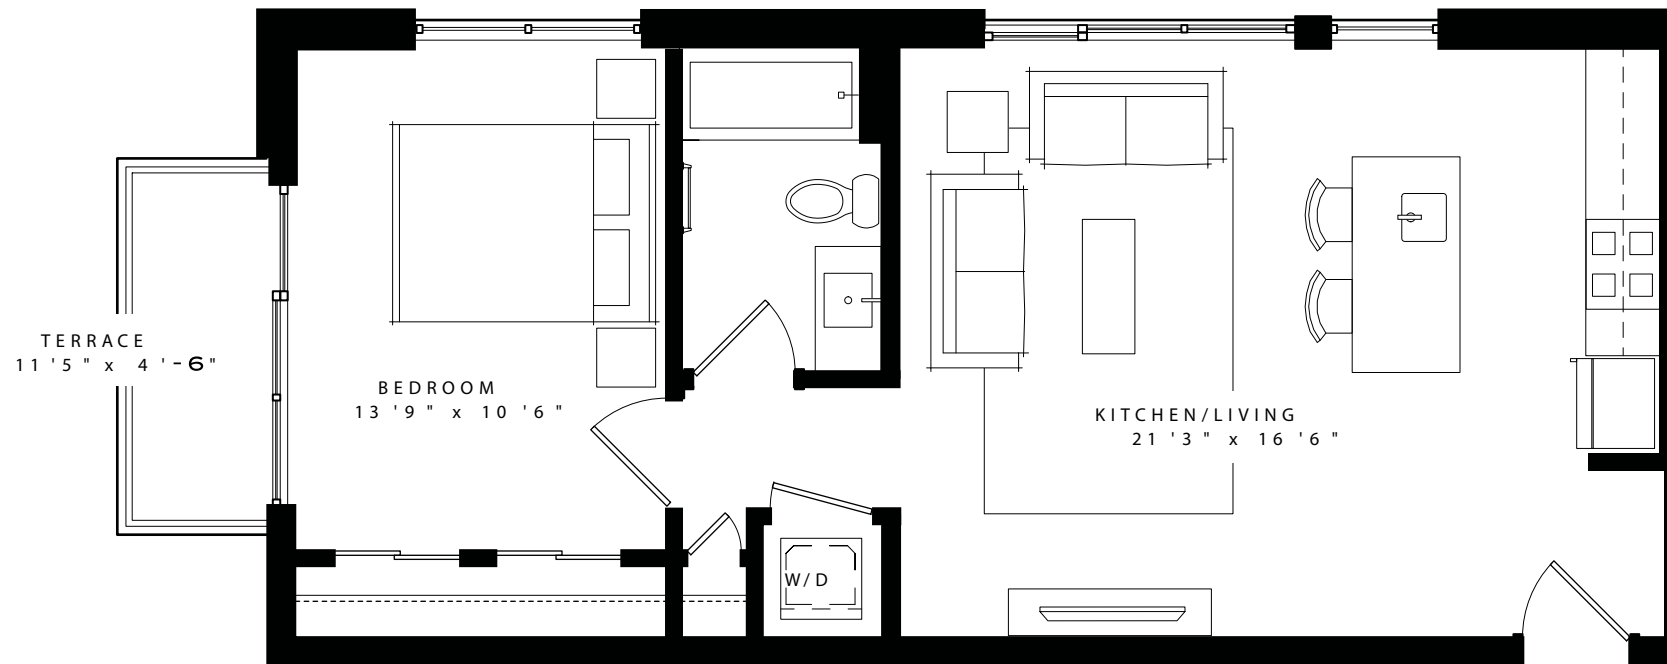

UNIT 402

1 BEDROOM

1 BATH

695 SF

DISCLAIMER

Prices, terms, and features are subject to change without notice. The specifications, room dimensions, and features shown in the floor plans are approximate and are for illustrative purposes only. Square footage totals and room dimensions provided may not be relied upon as definitive, are subject to modifications without notice, and may differ from the actual square footage and dimensions, window sizes and locations, and steps to grade may vary and are subject to modifications without notice. The units, as constructed, may differ somewhat from the floor plan. The actual dimensions of condominium units will be as shown on the condominium plats and plans, recorded or to be recorded among the land records of Washington, DC.