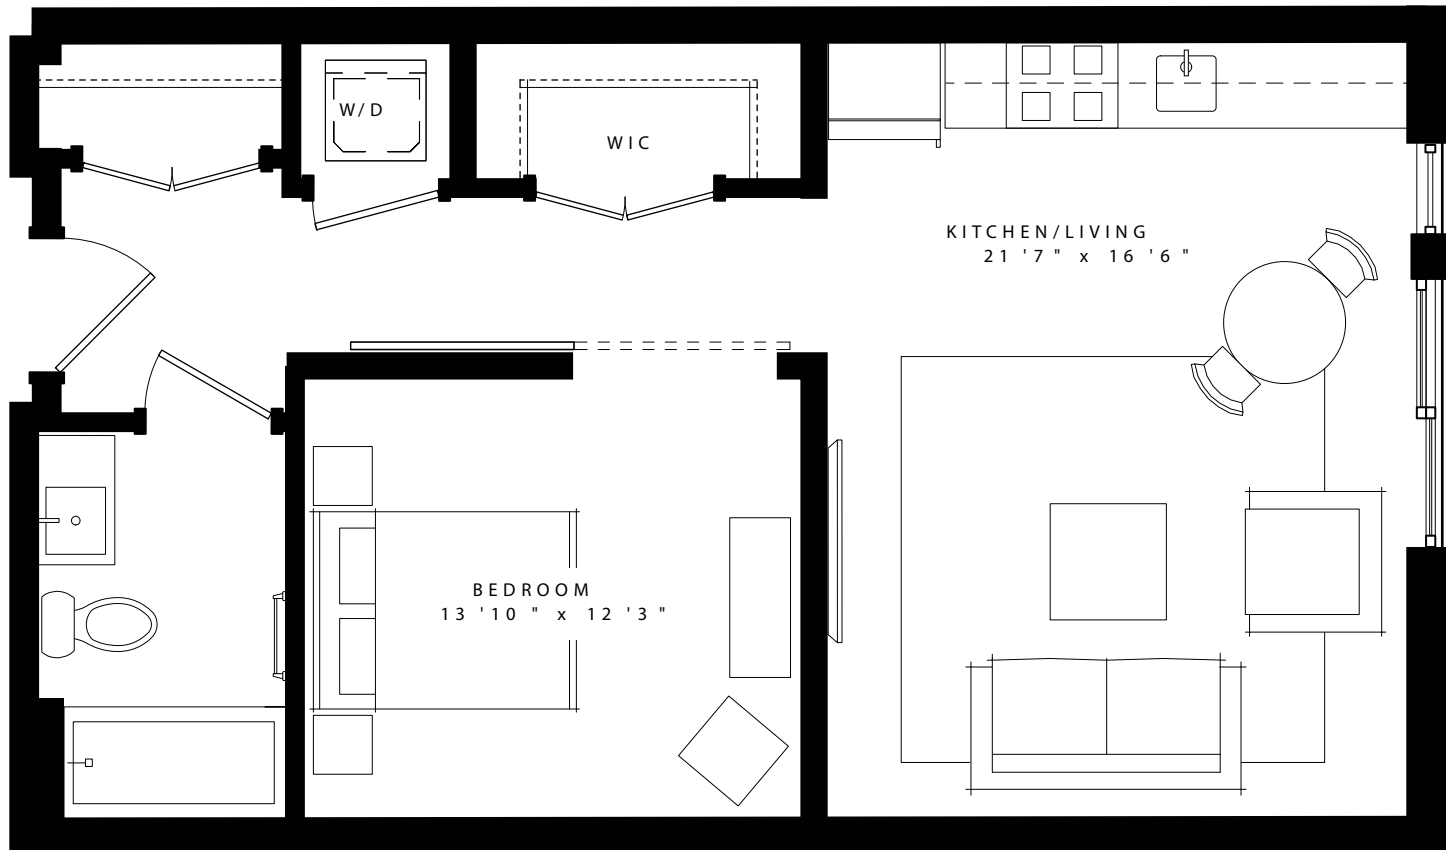

UNIT 404

1 BEDROOM

1 BATH

580 SF

DISCLAIMER

Prices, terms, and features are subject to change without notice. The specifications, room dimensions, and features shown in the floor plans are approximate and are for illustrative purposes only. Square footage totals and room dimensions provided may not be relied upon as definitive, are subject to modifications without notice, and may differ from the actual square footage and dimensions, window sizes and locations, and steps to grade may vary and are subject to modifications without notice. The units, as constructed, may differ somewhat from the floor plan. The actual dimensions of condominium units will be as shown on the condominium plats and plans, recorded or to be recorded among the land records of Washington, DC.