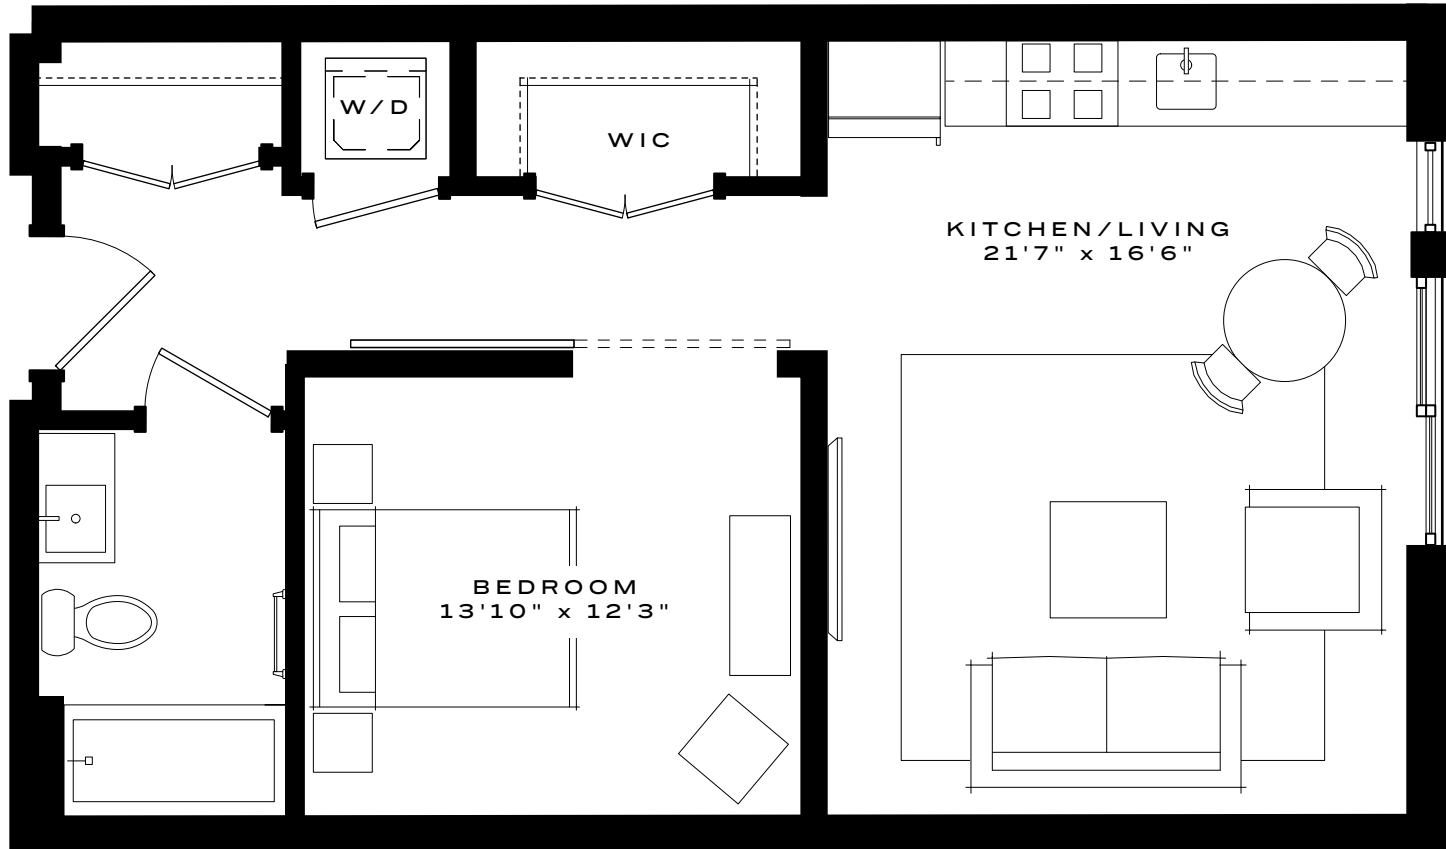

UNIT 304

1 BEDROOM

1 BATH

DISCLAIMER

Prices, terms, and features are subject to change without notice. The specifications, room dimensions, and features shown in the floor plans are approximate and are for illustrative purposes only. Square footage totals and room dimensions provided may not be relied upon as definitive, are subject to modifications without notice, and may differ from the actual square footage and dimensions, window sizes and locations, and steps to grade may vary and are subject to modifications without notice. The units, as constructed, may differ somewhat from the floor plan. The actual dimensions of condominium units will be as shown on the condominium plats and plans, recorded or to be recorded among the land records of Washington, DC.