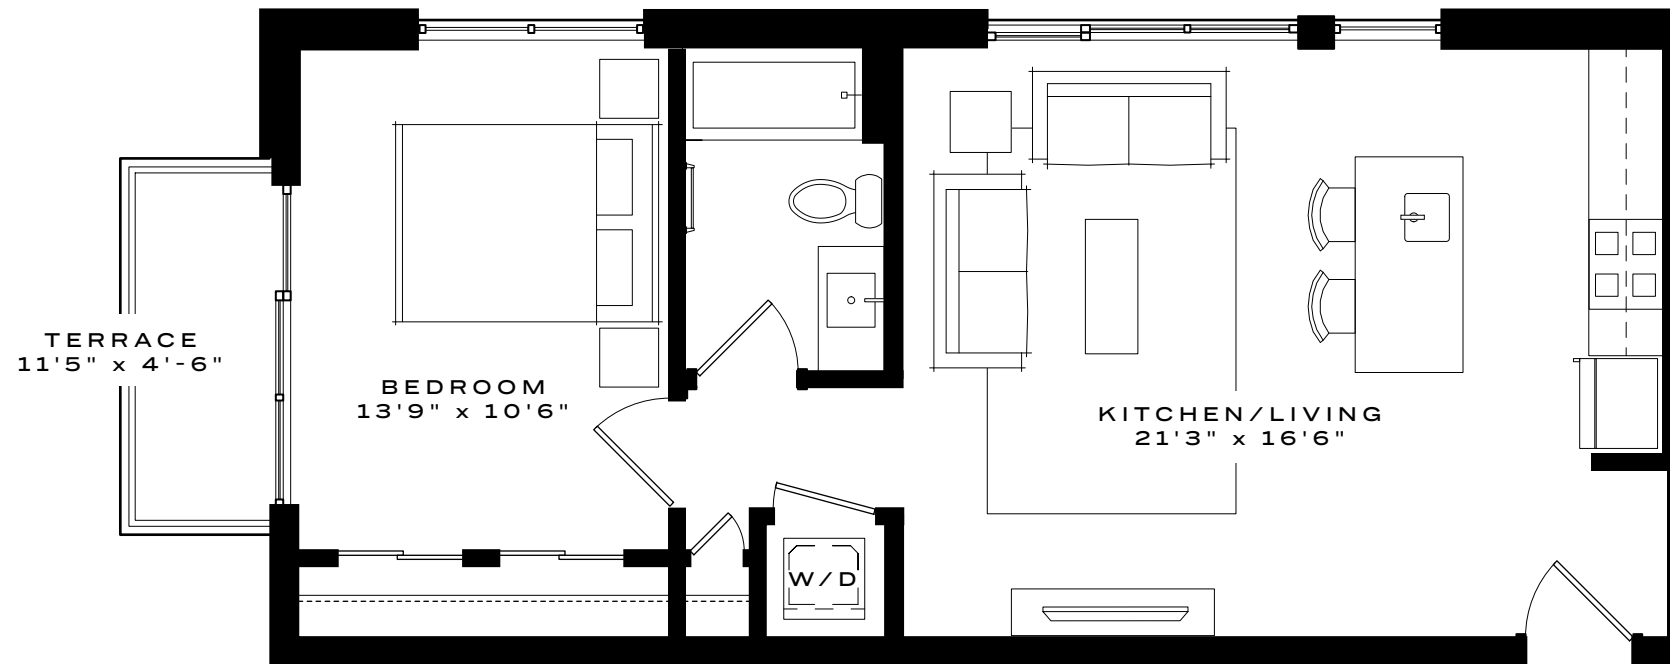

UNIT 402

1 BEDROOM

1 BATH

DISCLAIMER

Prices, terms, and features are subject to change without notice. The specifications, room dimensions, and features shown in the floor plans are approximate and are for illustrative purposes only. Square footage totals and room dimensions provided may not be relied upon as definitive, are subject to modifications without notice, and may differ from the actual square footage and dimensions, window sizes and locations, and steps to grade may vary and are subject to modifications without notice. The units, as constructed, may differ somewhat from the floor plan. The actual dimensions of condominium units will be as shown on the condominium plats and plans, recorded or to be recorded among the land records of Washington, DC.