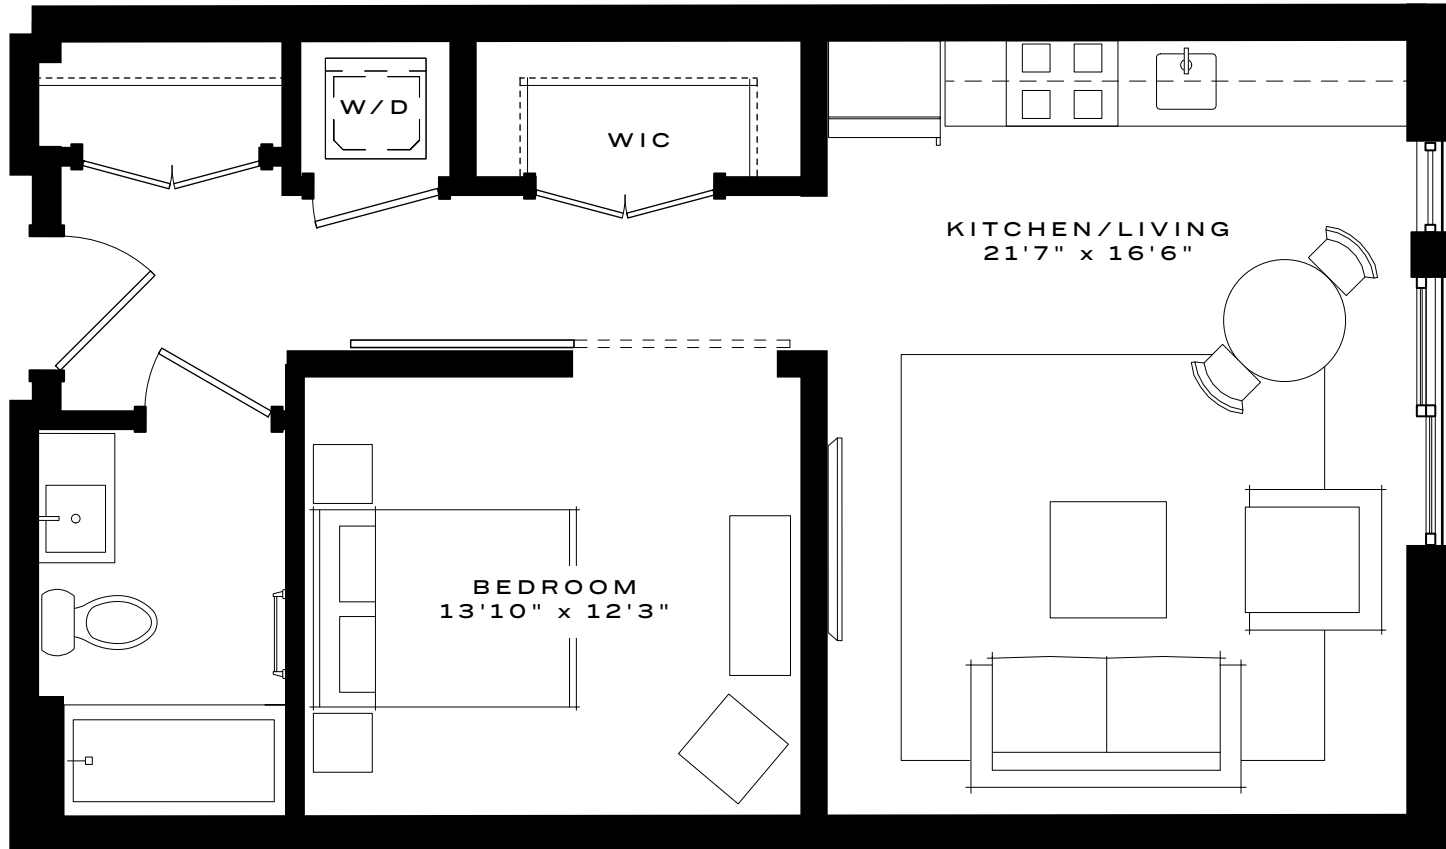

UNIT 504

1 BEDROOM

1 BATH

DISCLAIMER

Prices, terms, and features are subject to change without notice. The specifications, room dimensions, and features shown in the floor plans are approximate and are for illustrative purposes only. Square footage totals and room dimensions provided may not be relied upon as definitive, are subject to modifications without notice, and may differ from the actual square footage and dimensions, window sizes and locations, and steps to grade may vary and are subject to modifications without notice. The units, as constructed, may differ somewhat from the floor plan. The actual dimensions of condominium units will be as shown on the condominium plats and plans, recorded or to be recorded among the land records of Washington, DC.