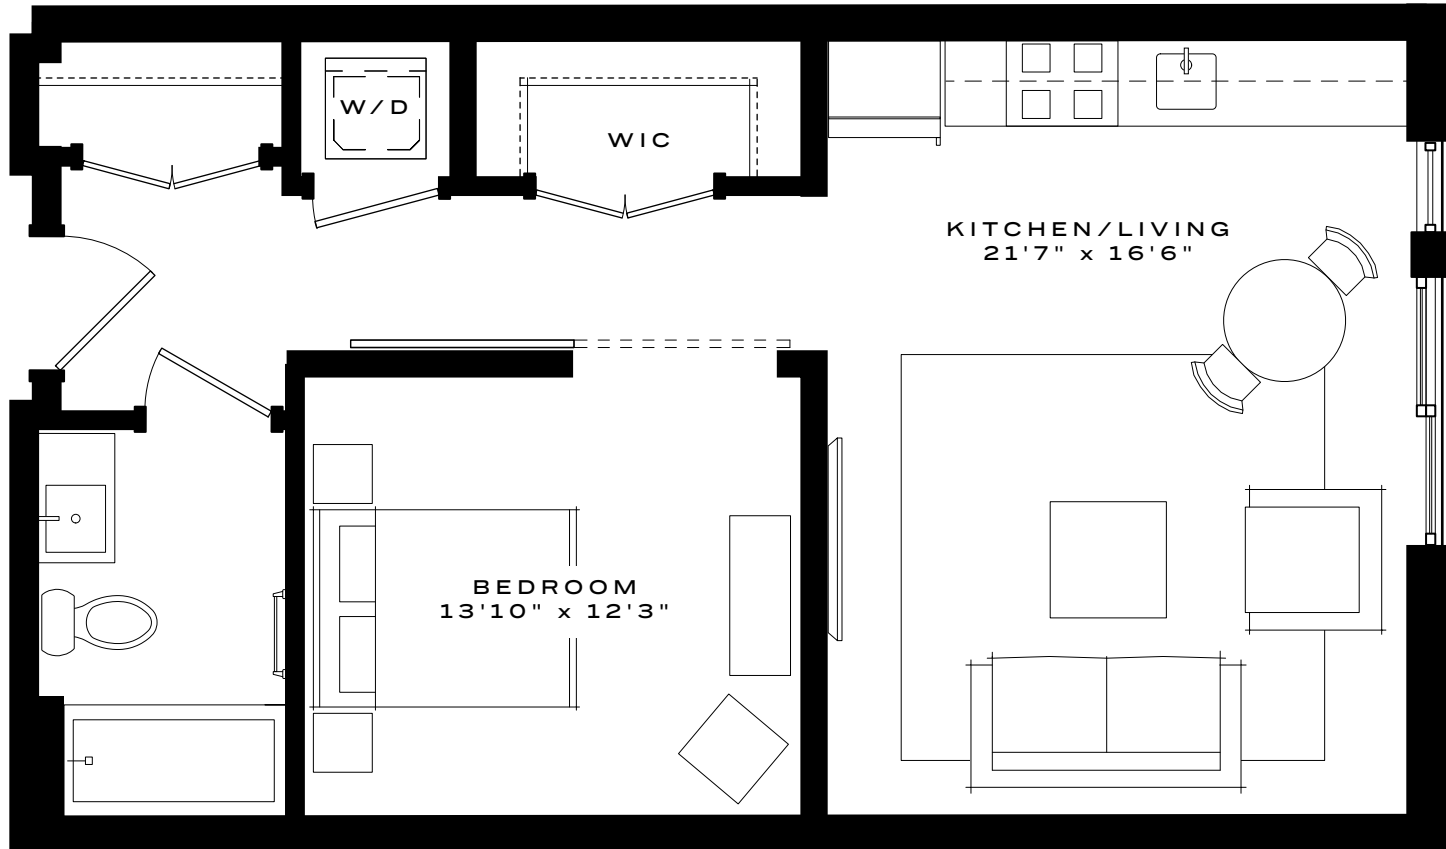

# UNIT 604

1 BEDROOM

1 BATH

### DISCLAIMER

Prices, terms, and features are subject to change without notice. The specifications, room dimensions, and features shown in the floor plans are approximate and are for illustrative purposes only. Square footage totals and room dimensions provided may not be relied upon as definitive, are subject to modifications without notice, and may differ from the actual square footage and dimensions, window sizes and locations, and steps to grade may vary and are subject to modifications without notice. The units, as constructed, may differ somewhat from the floor plan. The actual dimensions of condominium units will be as shown on the condominium plats and plans, recorded or to be recorded among the land records of Washington, DC.