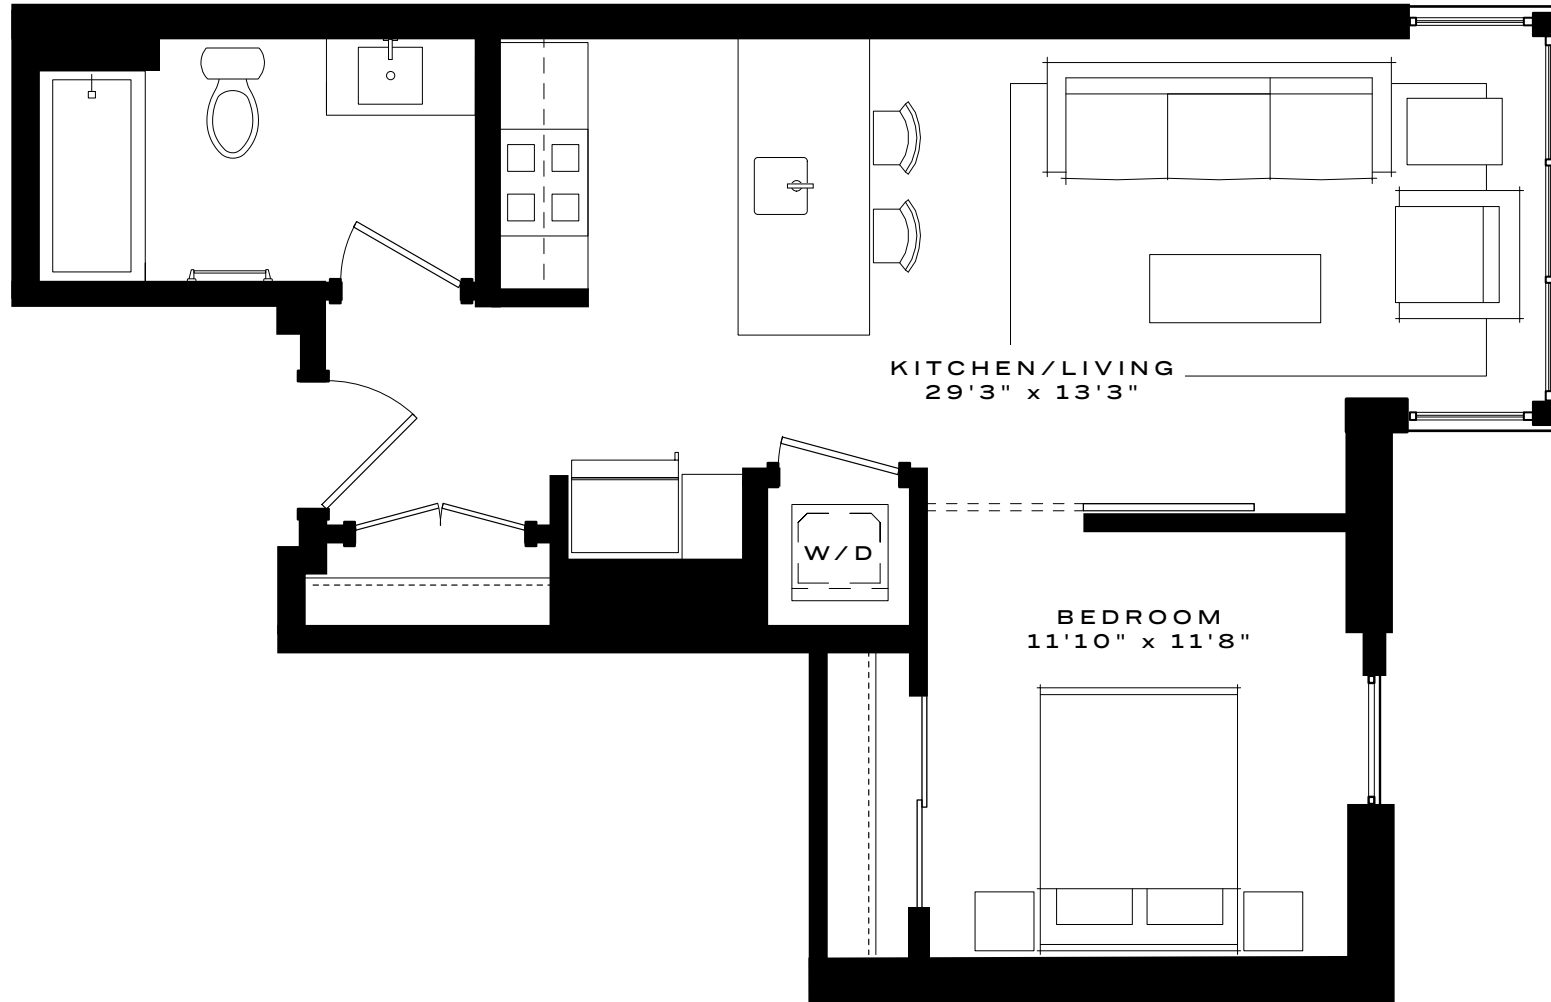

UNIT 206

1 BEDROOM

1 BATH

DISCLAIMER

Prices, terms, and features are subject to change without notice. The specifications, room dimensions, and features shown in the floor plans are approximate and are for illustrative purposes only. Square footage totals and room dimensions provided may not be relied upon as definitive, are subject to modifications without notice, and may differ from the actual square footage and dimensions, window sizes and locations, and steps to grade may vary and are subject to modifications without notice. The units, as constructed, may differ somewhat from the floor plan. The actual dimensions of condominium units will be as shown on the condominium plats and plans, recorded or to be recorded among the land records of Washington, DC.