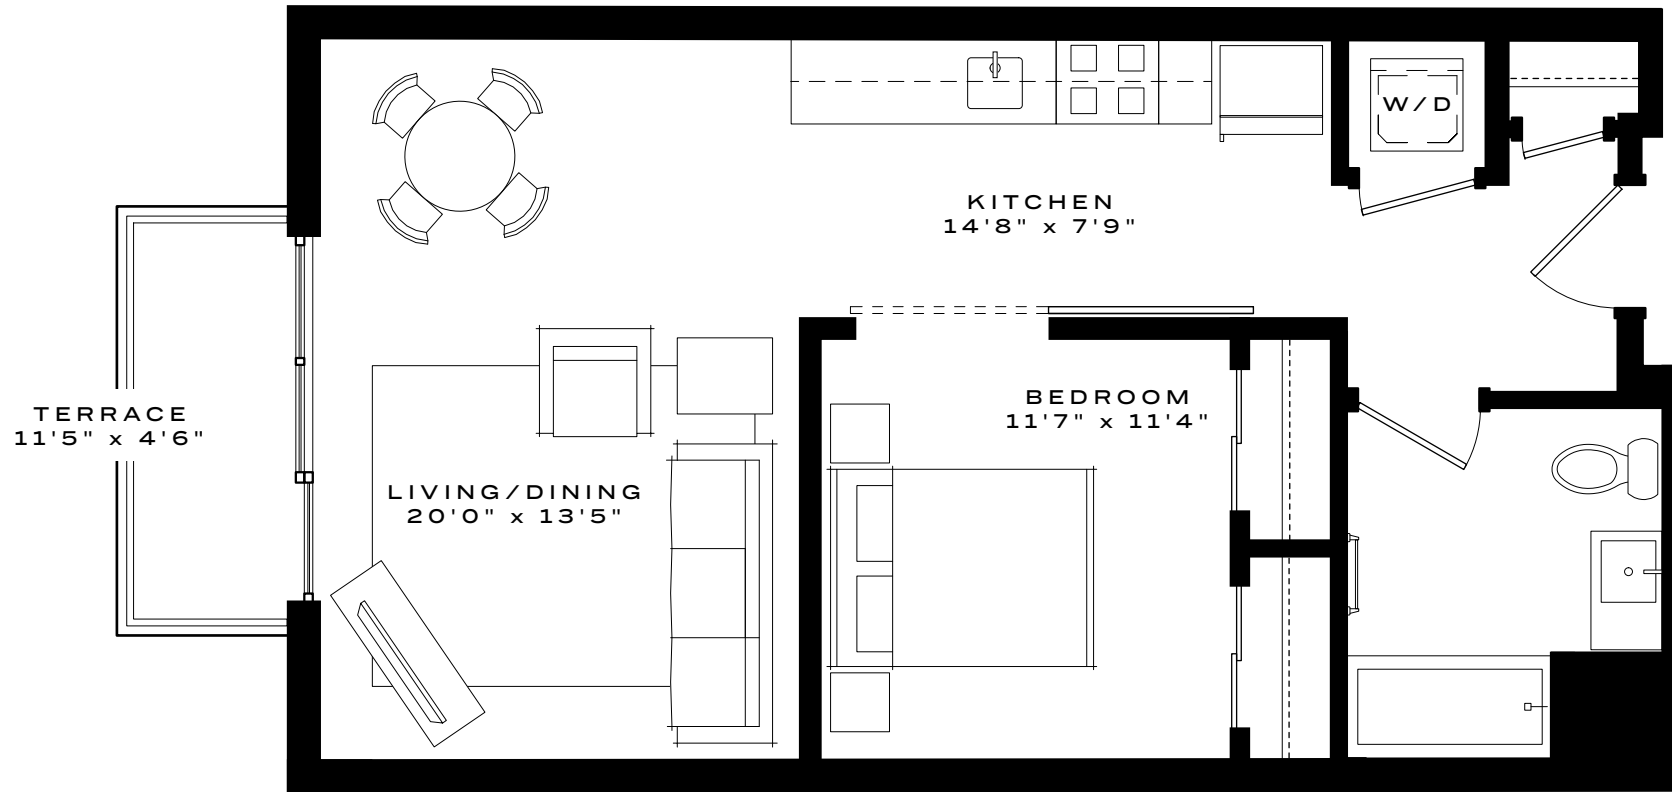

UNIT 501

1 BEDROOM

1 BATH

615 SF

DISCLAIMER

Prices, terms, and features are subject to change without notice. The specifications, room dimensions, and features shown in the floor plans are approximate and are for illustrative purposes only. Square footage totals and room dimensions provided may not be relied upon as definitive, are subject to modifications without notice, and may differ from the actual square footage and dimensions, window sizes and locations, and steps to grade may vary and are subject to modifications without notice. The units, as constructed, may differ somewhat from the floor plan. The actual dimensions of condominium units will be as shown on the condominium plats and plans, recorded or to be recorded among the land records of Washington, DC.