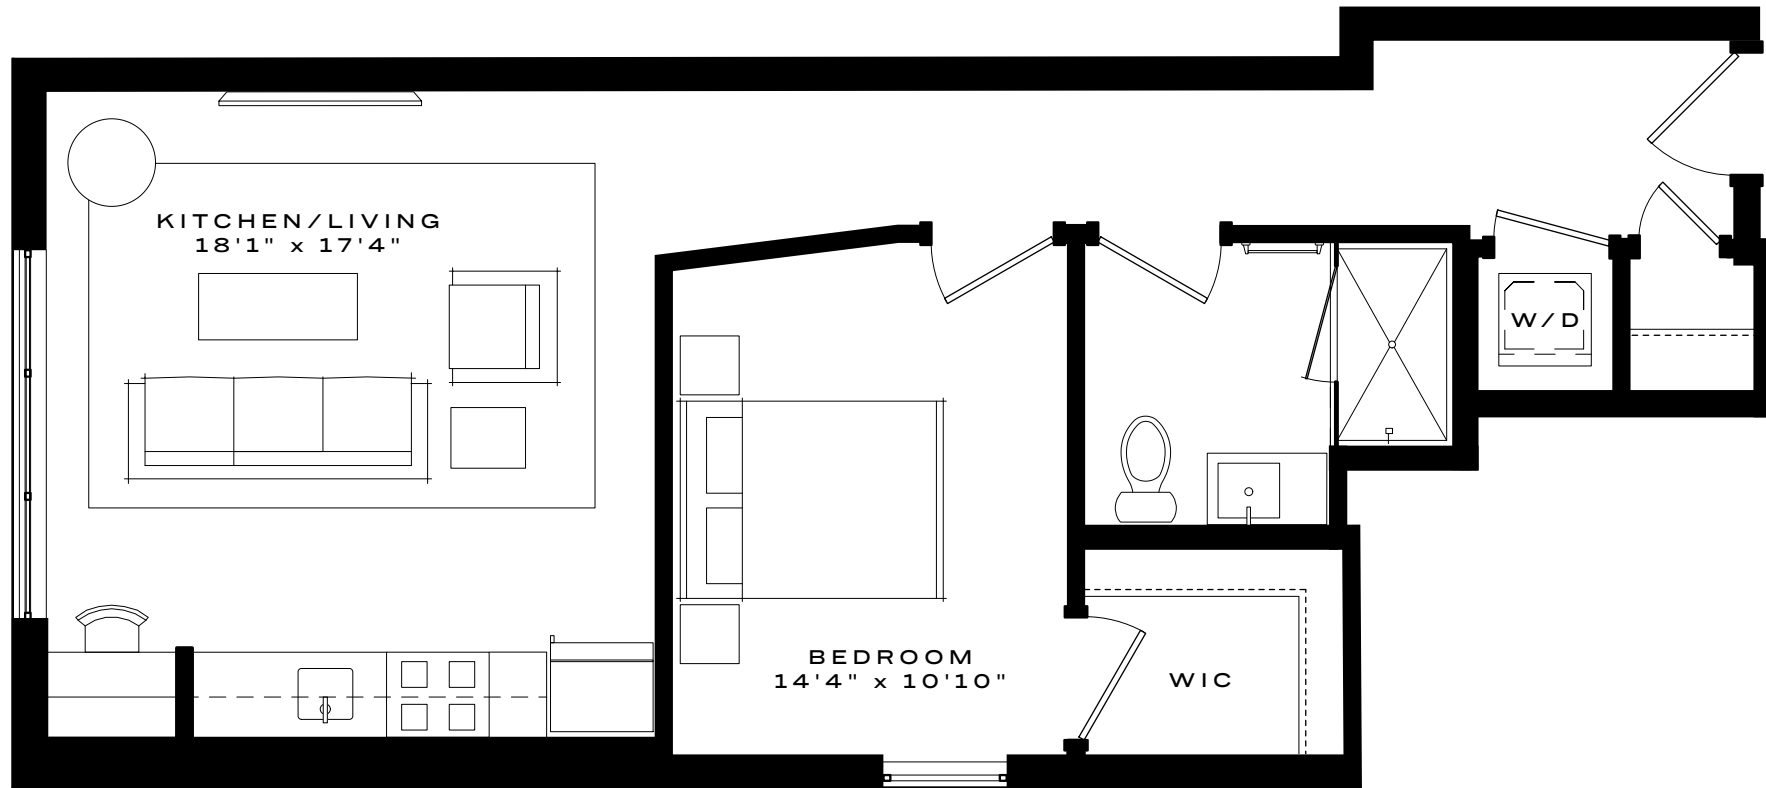

UNIT 205

1 BEDROOM

1 BATH

DISCLAIMER

Prices, terms, and features are subject to change without notice. The specifications, room dimensions, and features shown in the floor plans are approximate and are for illustrative purposes only. Square footage totals and room dimensions provided may not be relied upon as definitive, are subject to modifications without notice, and may differ from the actual square footage and dimensions, window sizes and locations, and steps to grade may vary and are subject to modifications without notice. The units, as constructed, may differ somewhat from the floor plan. The actual dimensions of condominium units will be as shown on the condominium plats and plans, recorded or to be recorded among the land records of Washington, DC.