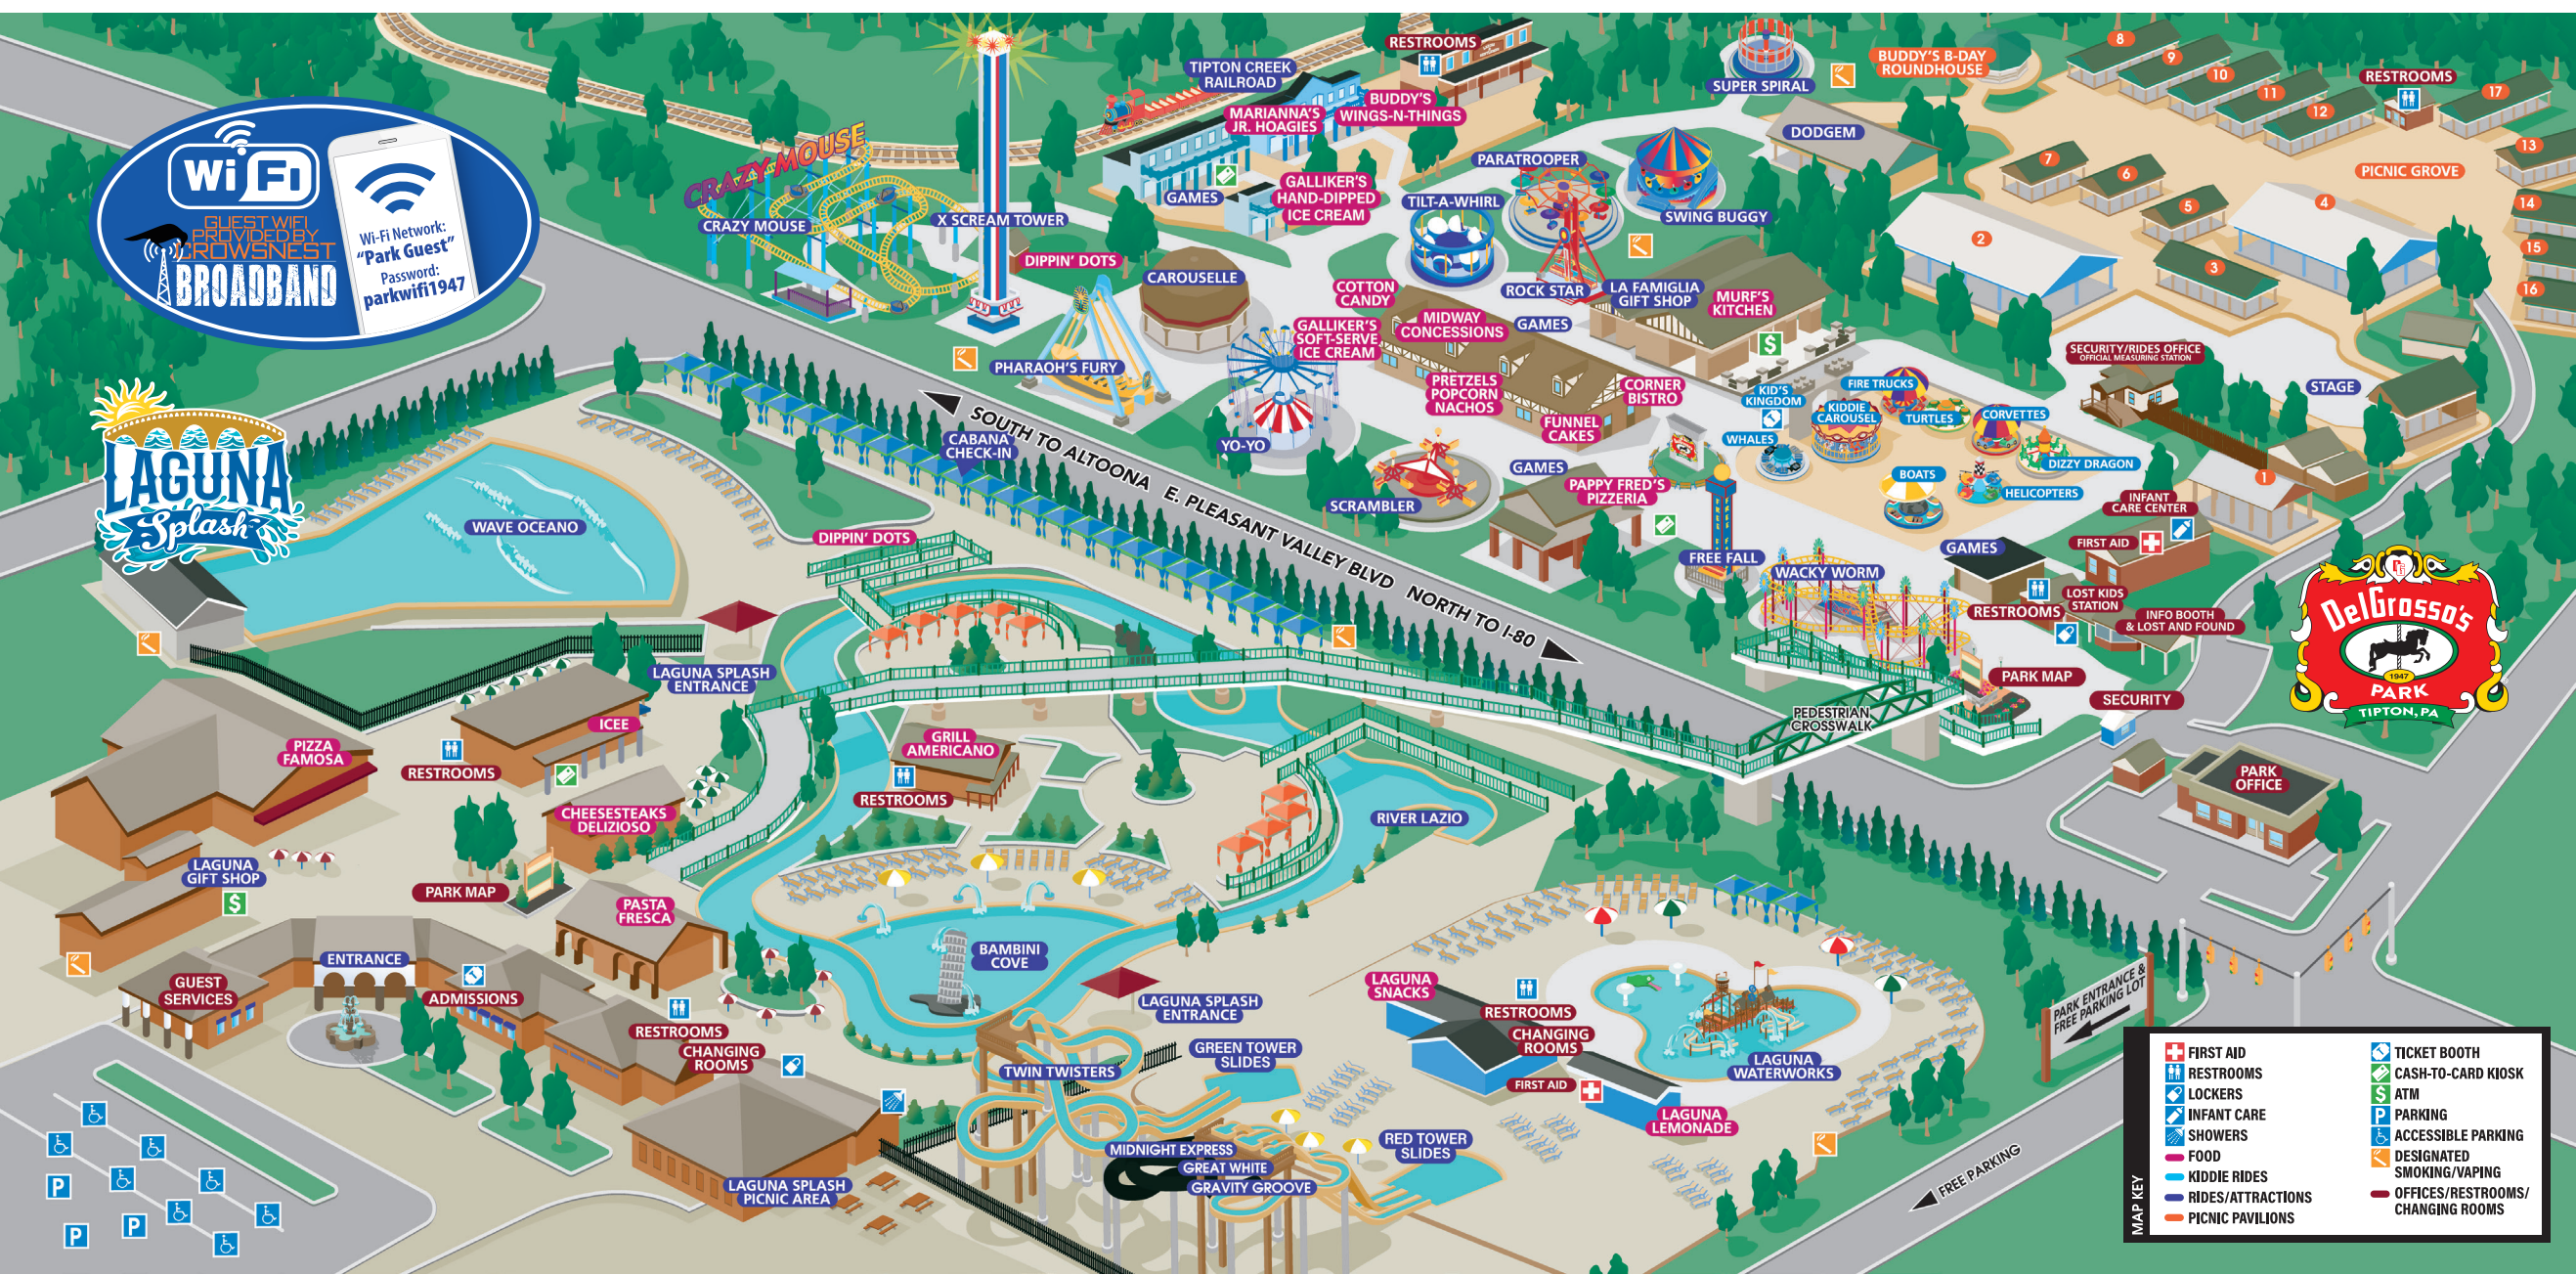

**WiFi**  
 GUEST WiFi PROVIDED BY  
**BROADBAND**

Wi-Fi Network: "Park Guest"  
 Password: parkwifi1947

**MAP KEY**

FIRST AID	TICKET BOOTH
RESTROOMS	CASH-TO-CARD KIOSK
LOCKERS	ATM
INFANT CARE	PARKING
SHOWERS	ACCESSIBLE PARKING
FOOD	DESIGNATED SMOKING/VAPING
KIDDIE RIDES	OFFICES/RESTROOMS/CHANGING ROOMS
RIDES/ATTRACTIONS	
PICNIC PAVILIONS	